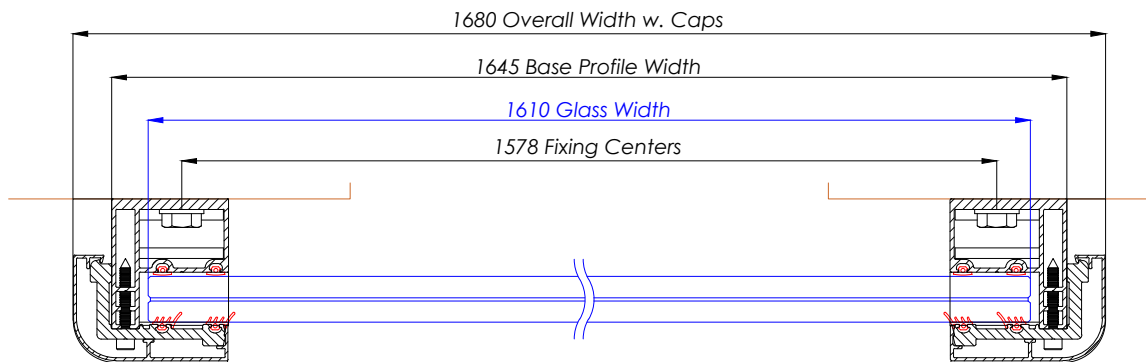

FBAL 168 - Frameless Juliet 1680mm

Elevation View

Section View A-A

Section View B-B

WEIGHT OF GLASS : 90Kg (APPROX)

Hybrid by **Balconette**

BALCONETTE, UNIT 6 SYSTEMS HOUSE, EASTBOURNE ROAD, BLINDLEY HEATH, SURREY, RH7 6JP