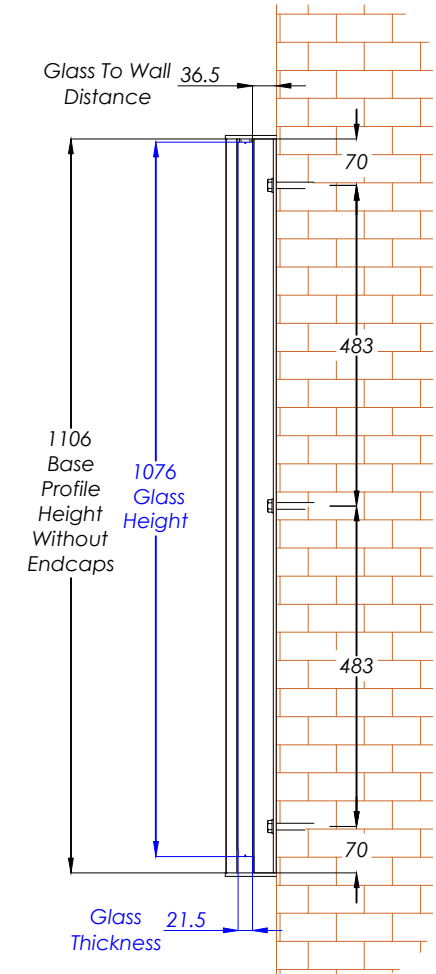

FBAL 168 - Frameless Juliet 1680mm

Elevation View

Section View A-A

Section View B-B

WEIGHT OF GLASS : 90Kg (APPROX)

Hybrid by **Balconette**

BALCONETTE, UNIT 6 SYSTEMS HOUSE, EASTBOURNE ROAD, BLINDLEY HEATH, SURREY, RH7 6JP

TEL: 01342 410 411 FAX: 01342 410 412 WWW.BALCONETTE.CO.UK

UNLESS OTHERWISE STATED ALL DIMENSIONS IN MILLIMETERS. DO NOT SCALE FROM THIS DRAWING.