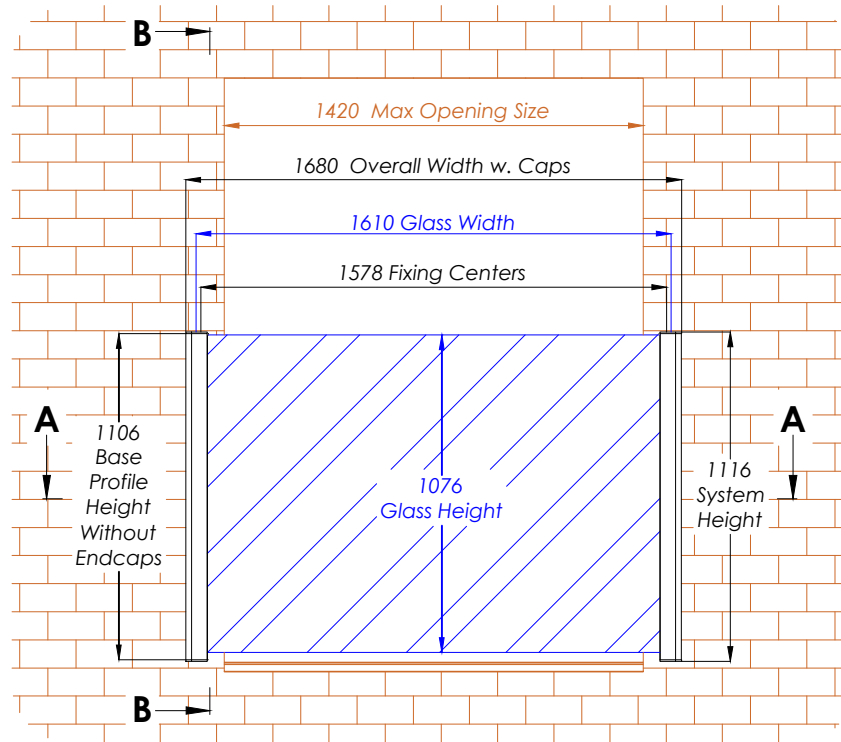

FBAL 168 - Frameless Juliet 1680mm

Elevation View

Section View A-A

Section View B-B

WEIGHT OF GLASS : 90Kg (APPROX)

Hybrid by **Balconette**

BALCONETTE, UNIT 6 SYSTEMS HOUSE, EASTBOURNE ROAD, BLINDLEY HEATH, SURREY, RH7 6JP