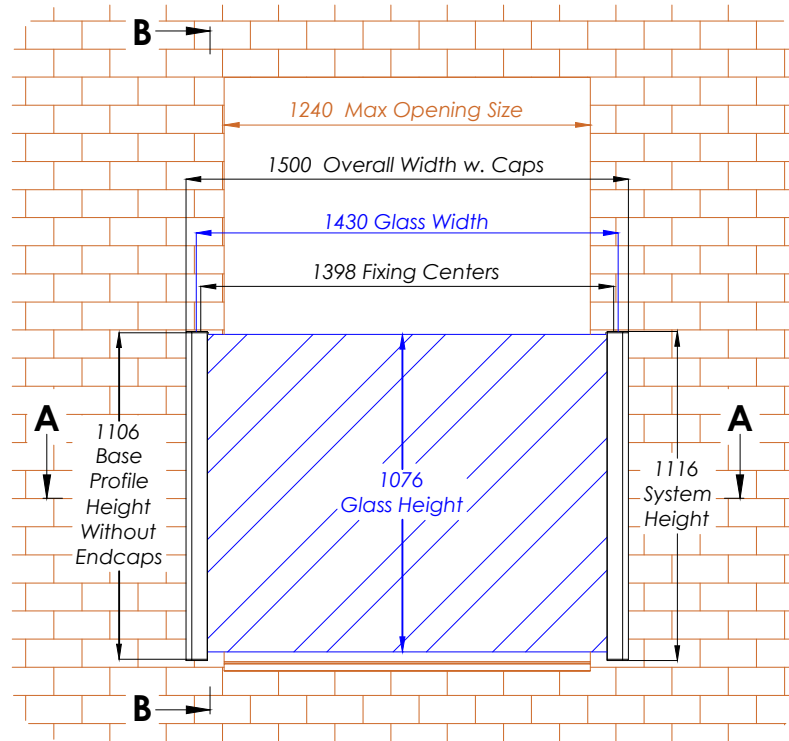

FBAL 150 - Frameless Juliet 1500mm

Elevation View

Section View A-A

Section View B-B

WEIGHT OF GLASS : 80Kg (APPROX)

Hybrid by **Balconette**

BALCONETTE, UNIT 6 SYSTEMS HOUSE, EASTBOURNE ROAD, BLINDLEY HEATH, SURREY, RH7 6JP