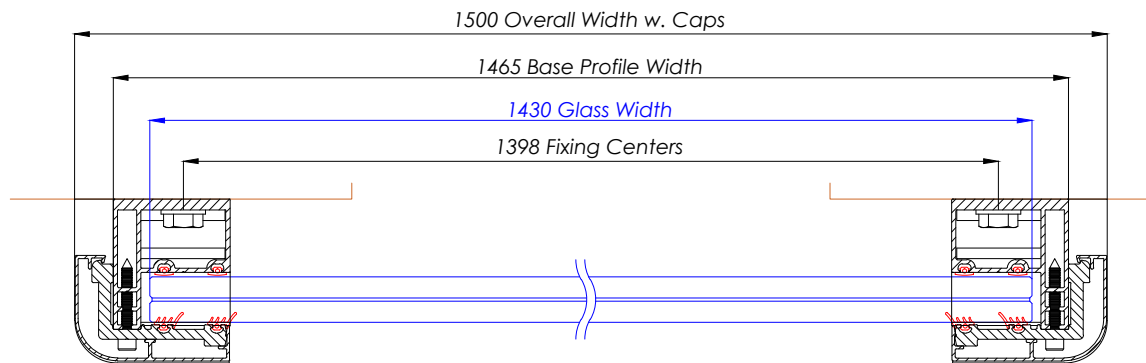

FBAL 150 - Frameless Juliet 1500mm

Elevation View

Section View A-A

Section View B-B

WEIGHT OF GLASS : 80Kg (APPROX)

Hybrid by **Balconette**

BALCONETTE, UNIT 6 SYSTEMS HOUSE, EASTBOURNE ROAD, BLINDLEY HEATH, SURREY, RH7 6JP