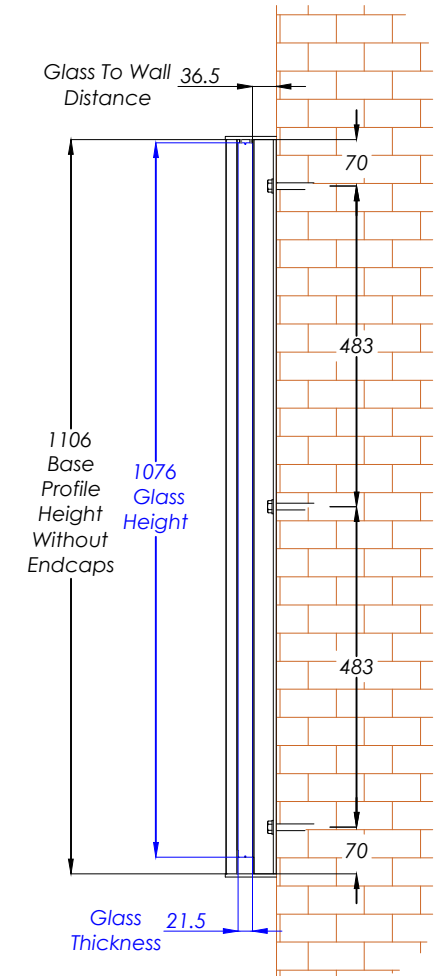

FBAL 150 - Frameless Juliet 1500mm

Elevation View

Section View A-A

Section View B-B

WEIGHT OF GLASS : 80Kg (APPROX)

Hybrid by **Balconette**

BALCONETTE, UNIT 6 SYSTEMS HOUSE, EASTBOURNE ROAD, BLINDLEY HEATH, SURREY, RH7 6JP

TEL: 01342 410 411 FAX: 01342 410 412 WWW.BALCONETTE.CO.UK

UNLESS OTHERWISE STATED ALL DIMENSIONS IN MILLIMETERS. DO NOT SCALE FROM THIS DRAWING.