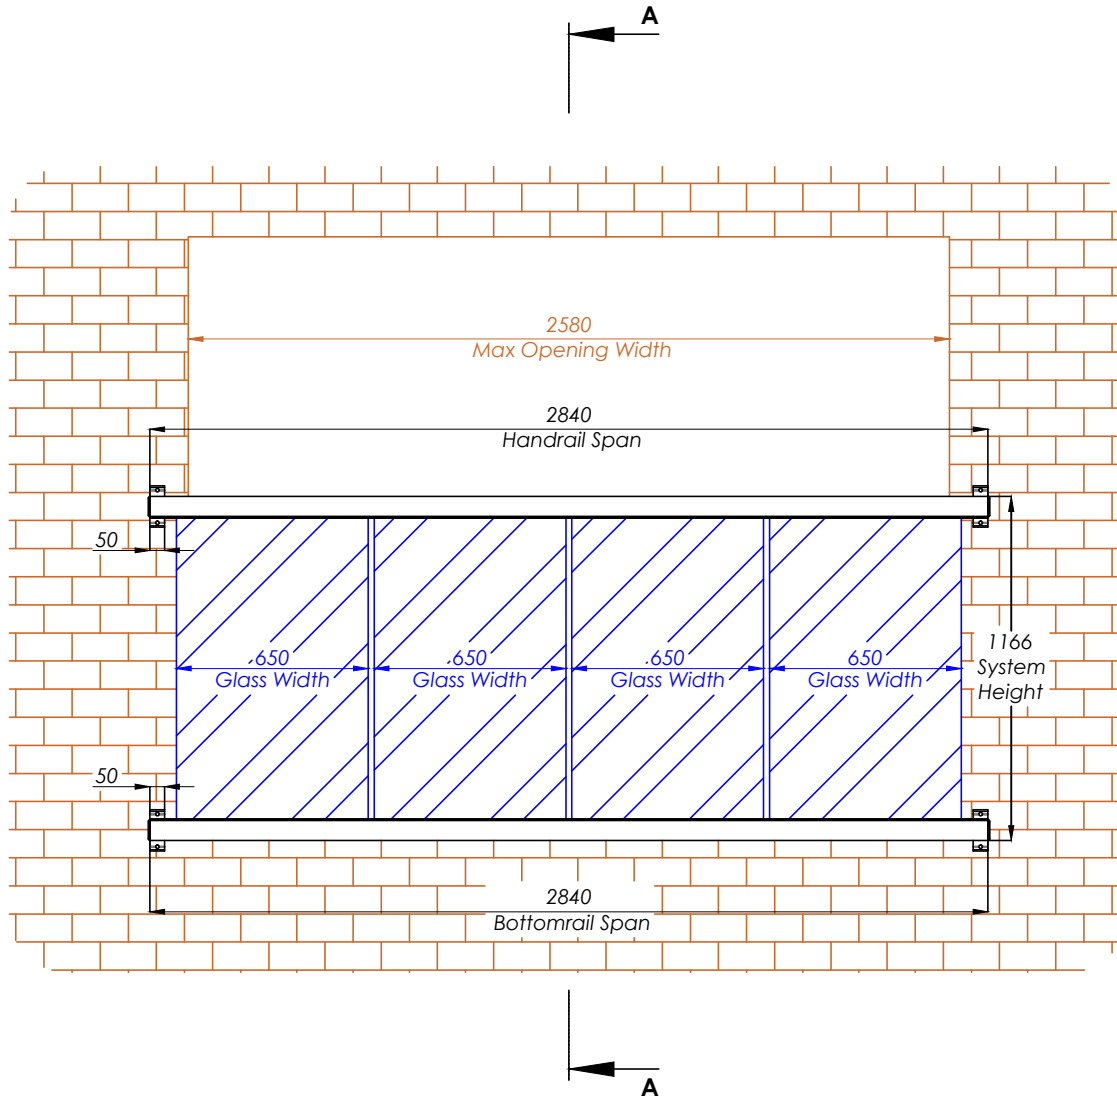

MBAL 284 - Orbit Mirror Juliet (Circular Handrail Top & Bottom) 2840mm

Elevation View

DETAIL A

Section View A-A

Hybrid by **Balconette**

BALCONETTE, UNIT 6 SYSTEMS HOUSE, EASTBOURNE ROAD, BLINDLEY HEATH, SURREY, RH7 6JP