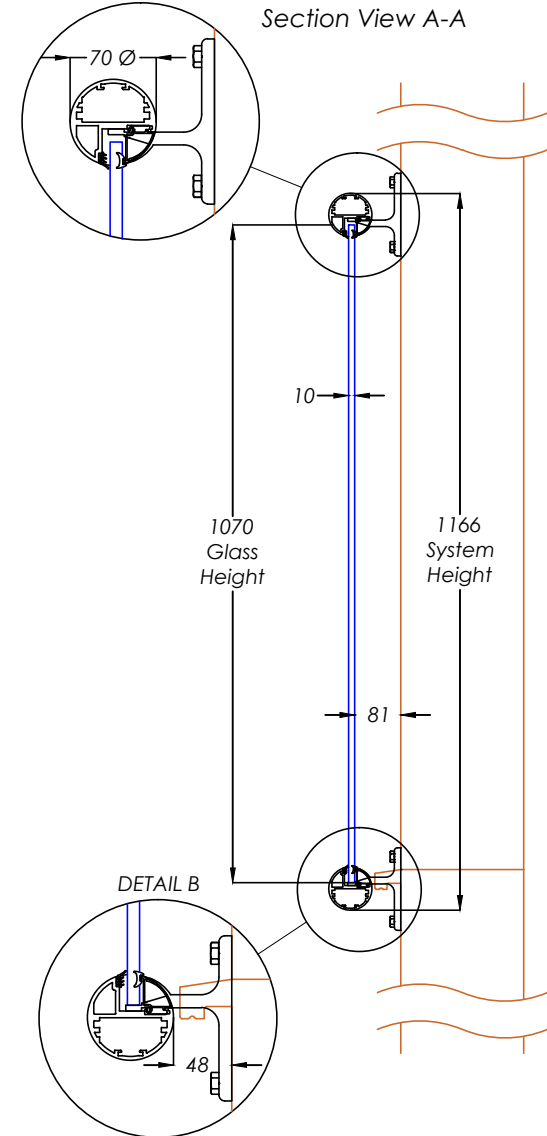

MBAL 284 - Orbit Mirror Juliet (Circular Handrail Top & Bottom) 2840mm

Elevation View

DETAIL A

Section View A-A

Hybrid by **Balconette**

BALCONETTE, UNIT 6 SYSTEMS HOUSE, EASTBOURNE ROAD, BLINDLEY HEATH, SURREY, RH7 6JP

TEL: 01342 410 411 FAX: 01342 410 412 WWW.BALCONETTE.CO.UK

UNLESS OTHERWISE STATED ALL DIMENSIONS IN MILLIMETERS. DO NOT SCALE FROM THIS DRAWING.