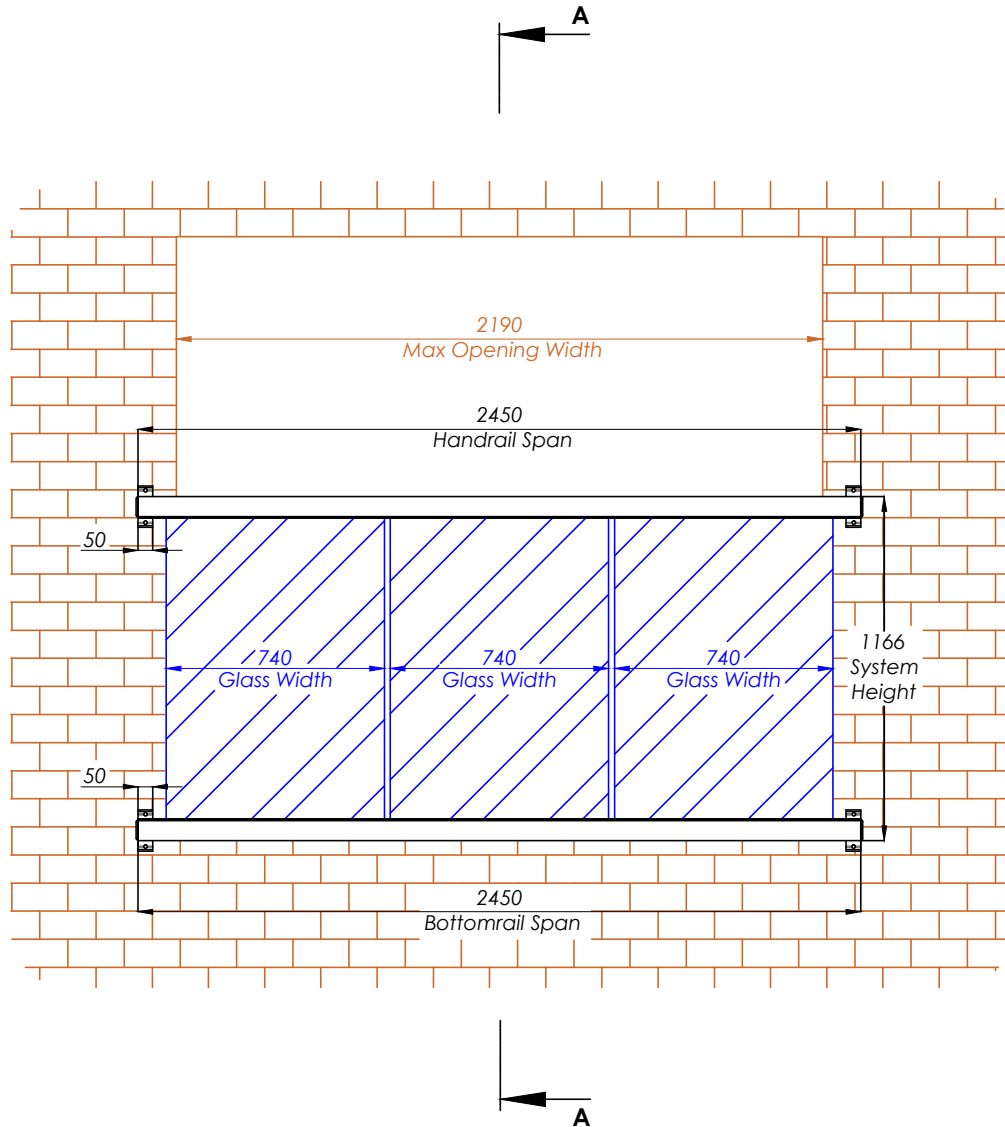

MBAL 245 - Orbit Mirror Juliet (Circular Handrail Top & Bottom) 2450mm

Elevation View

DETAIL A

Section View A-A

Hybrid[®] by Balconette

BALCONETTE, UNIT 6 SYSTEMS HOUSE, EASTBOURNE ROAD, BLINDLEY HEATH, SURREY, RH7 6JP