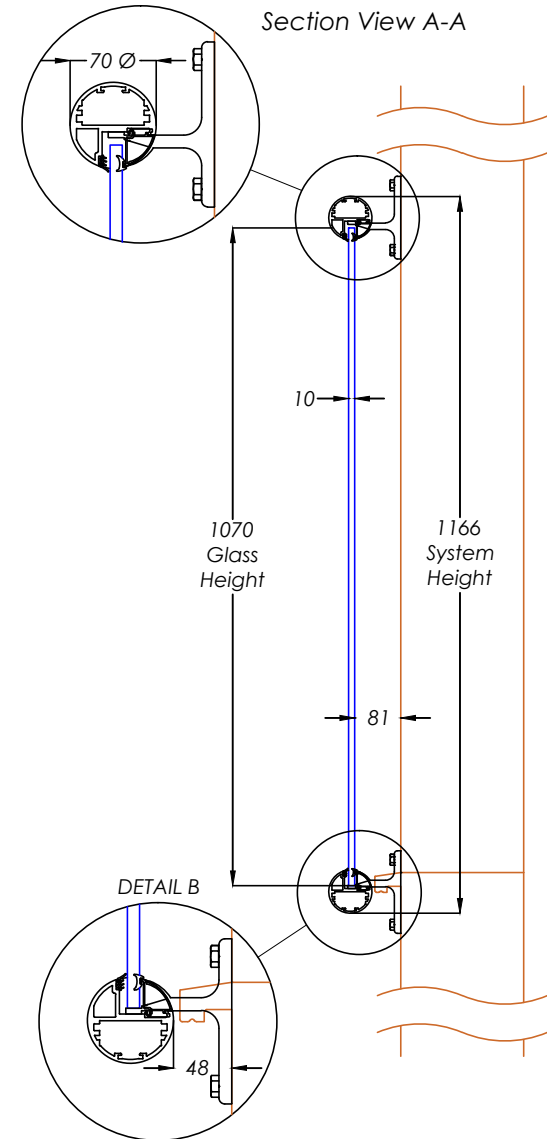

MBAL 245 - Orbit Mirror Juliet (Circular Handrail Top & Bottom) 2450mm

Elevation View

DETAIL A

Section View A-A

Hybrid[®] by Balconette

BALCONETTE, UNIT 6 SYSTEMS HOUSE, EASTBOURNE ROAD, BLINDLEY HEATH, SURREY, RH7 6JP

TEL: 01342 410 411 FAX: 01342 410 412 WWW.BALCONETTE.CO.UK

UNLESS OTHERWISE STATED ALL DIMENSIONS IN MILLIMETERS. DO NOT SCALE FROM THIS DRAWING.