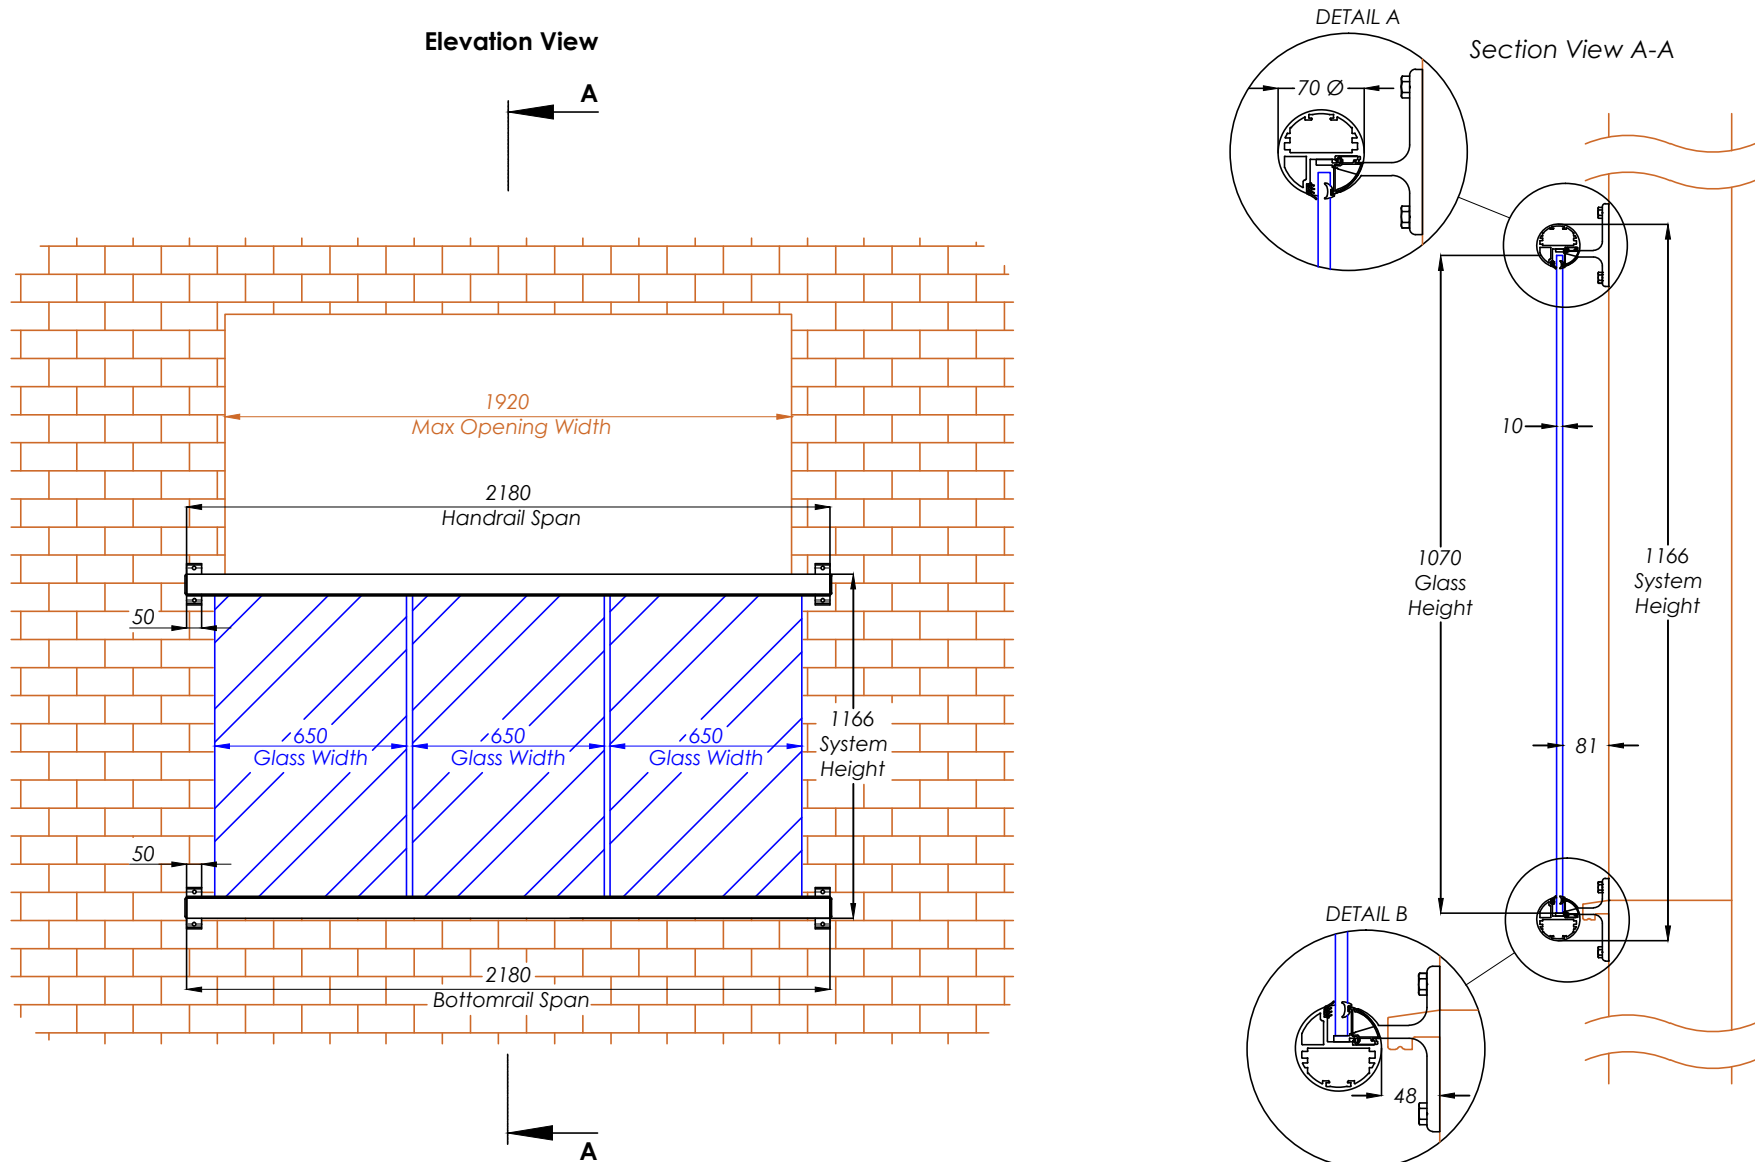

# MBAL 218 - Orbit Mirror Juliet (Circular Handrail Top & Bottom) 2180mm

**Hybrid**® by **Balconette**

BALCONETTE, UNIT 6 SYSTEMS HOUSE, EASTBOURNE ROAD, BLINDLEY HEATH, SURREY, RH7 6JP  
 TEL: 01342 410 411 FAX: 01342 410 412 WWW.BALCONETTE.CO.UK  
 UNLESS OTHERWISE STATED ALL DIMENSIONS IN MILLIMETERS. DO NOT SCALE FROM THIS DRAWING.