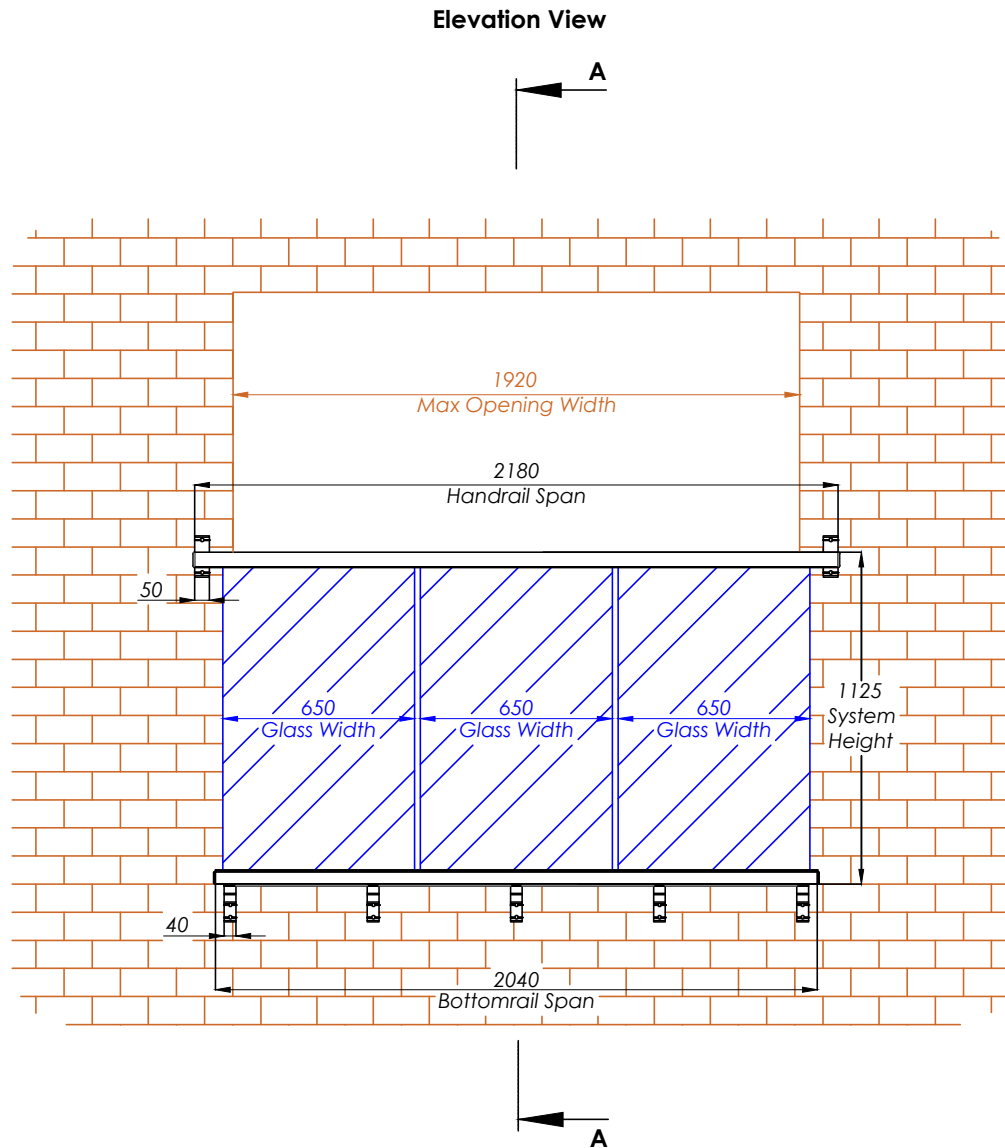

# B2BAL 218 - Aerofoil Juliet Balcony (Aerofoil Handrail) 2180mm

**Hybrid**® by **Balconette**

BALCONETTE, UNIT 6 SYSTEMS HOUSE, EASTBOURNE ROAD, BLINDLEY HEATH, SURREY, RH7 6JP

TEL: 01342 410 411 FAX: 01342 410 412 WWW.BALCONETTE.CO.UK

UNLESS OTHERWISE STATED ALL DIMENSIONS IN MILLIMETERS. DO NOT SCALE FROM THIS DRAWING.