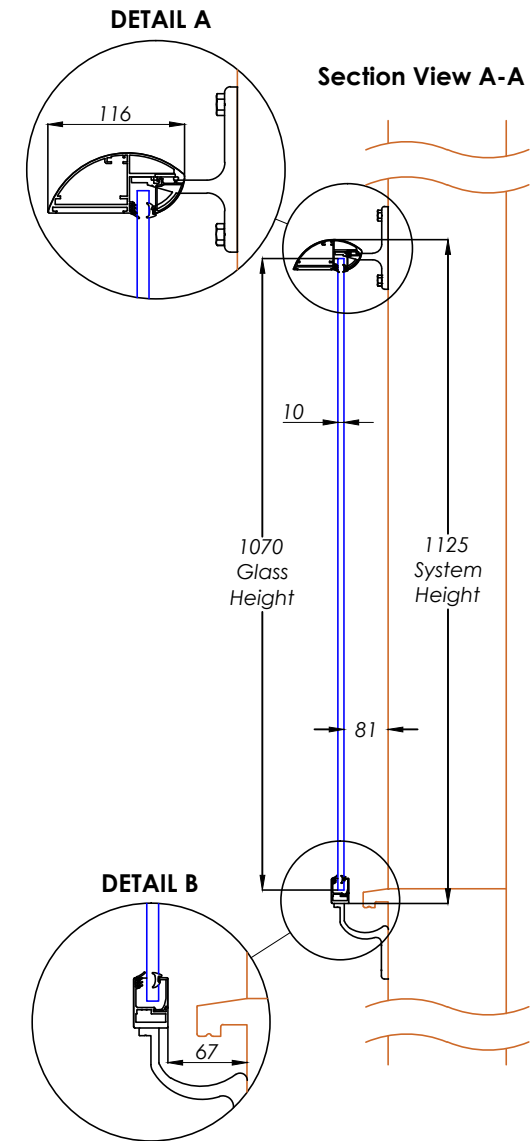

# B2BAL 218 - Aerofoil Juliet Balcony (Aerofoil Handrail) 2180mm

**Hybrid**® by **Balconette**

BALCONETTE, UNIT 6 SYSTEMS HOUSE, EASTBOURNE ROAD, BLINDLEY HEATH, SURREY, RH7 6JP

TEL: 01342 410 411 FAX: 01342 410 412 WWW.BALCONETTE.CO.UK

UNLESS OTHERWISE STATED ALL DIMENSIONS IN MILLIMETERS. DO NOT SCALE FROM THIS DRAWING.