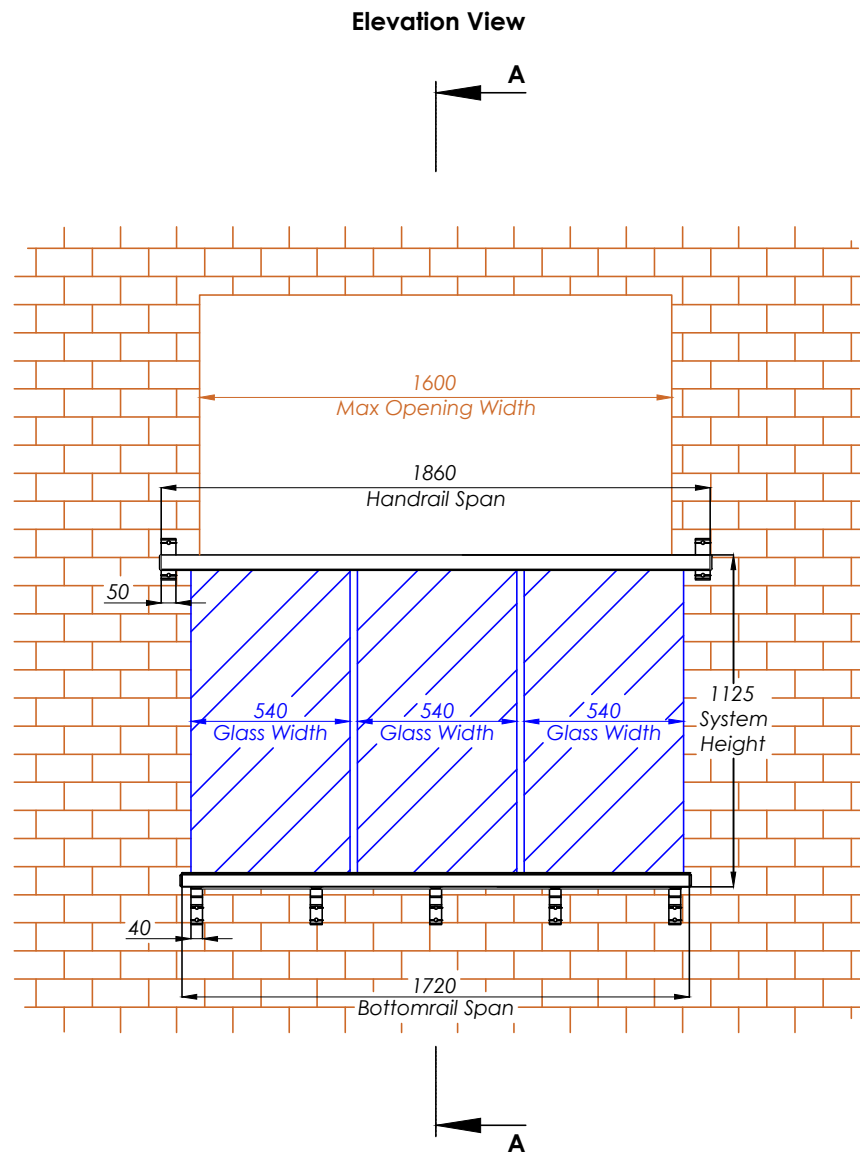

B2BAL 186 - Aerofoil Juliet Balcony (Aerofoil Handrail) 1860mm

Hybrid by **Balconette**

BALCONETTE, UNIT 6 SYSTEMS HOUSE, EASTBOURNE ROAD, BLINDLEY HEATH, SURREY, RH7 6JP
 TEL: 01342 410 411 FAX: 01342 410 412 WWW.BALCONETTE.CO.UK
 UNLESS OTHERWISE STATED ALL DIMENSIONS IN MILLIMETERS. DO NOT SCALE FROM THIS DRAWING.