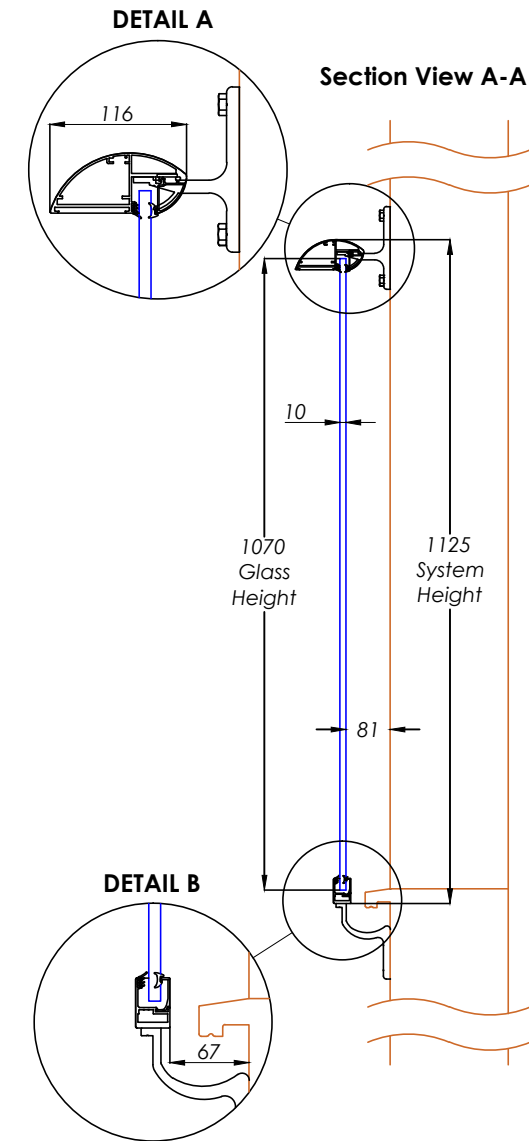

B2BAL 186 - Aerofoil Juliet Balcony (Aerofoil Handrail) 1860mm

Hybrid by **Balconette**

BALCONETTE, UNIT 6 SYSTEMS HOUSE, EASTBOURNE ROAD, BLINDLEY HEATH, SURREY, RH7 6JP
 TEL: 01342 410 411 FAX: 01342 410 412 WWW.BALCONETTE.CO.UK
 UNLESS OTHERWISE STATED ALL DIMENSIONS IN MILLIMETERS. DO NOT SCALE FROM THIS DRAWING.