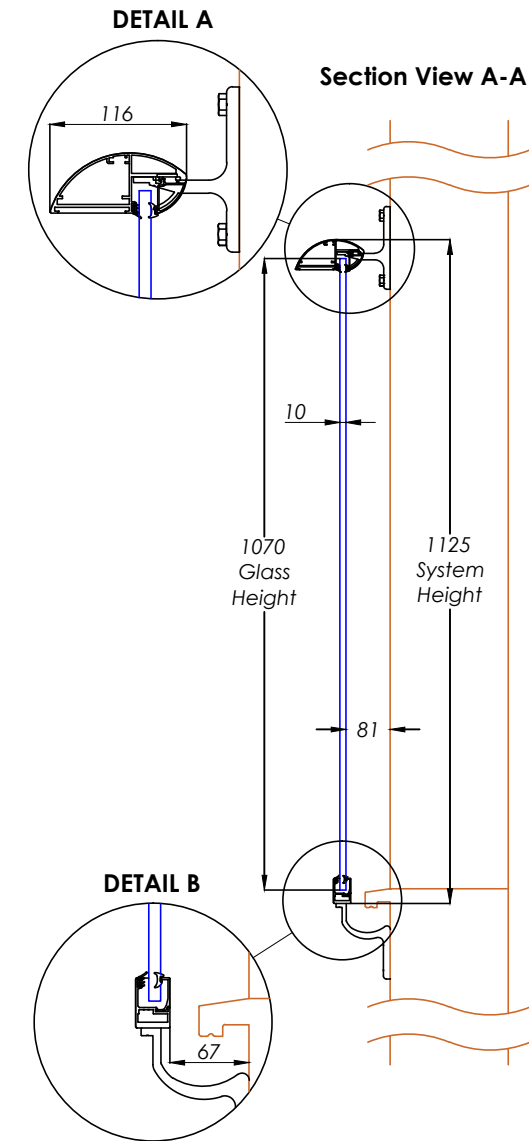

B2BAL 128 - Aerofoil Juliet Balcony (Aerofoil Handrail) 1280mm

Hybrid by **Balconette**

BALCONETTE, UNIT 6 SYSTEMS HOUSE, EASTBOURNE ROAD, BLINDLEY HEATH, SURREY, RH7 6JP
 TEL: 01342 410 411 FAX: 01342 410 412 WWW.BALCONETTE.CO.UK
 UNLESS OTHERWISE STATED ALL DIMENSIONS IN MILLIMETERS. DO NOT SCALE FROM THIS DRAWING.