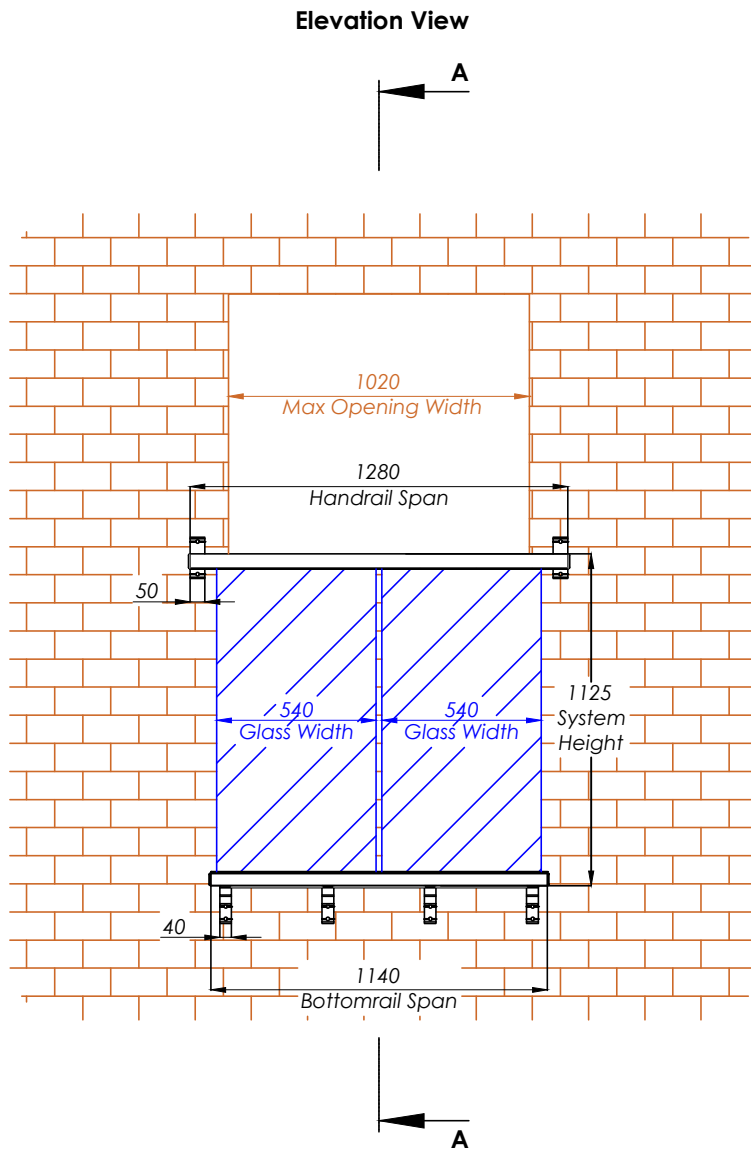

B2BAL 128 - Aerofoil Juliet Balcony (Aerofoil Handrail) 1280mm

Hybrid by **Balconette**

BALCONETTE, UNIT 6 SYSTEMS HOUSE, EASTBOURNE ROAD, BLINDLEY HEATH, SURREY, RH7 6JP
 TEL: 01342 410 411 FAX: 01342 410 412 WWW.BALCONETTE.CO.UK
 UNLESS OTHERWISE STATED ALL DIMENSIONS IN MILLIMETERS. DO NOT SCALE FROM THIS DRAWING.