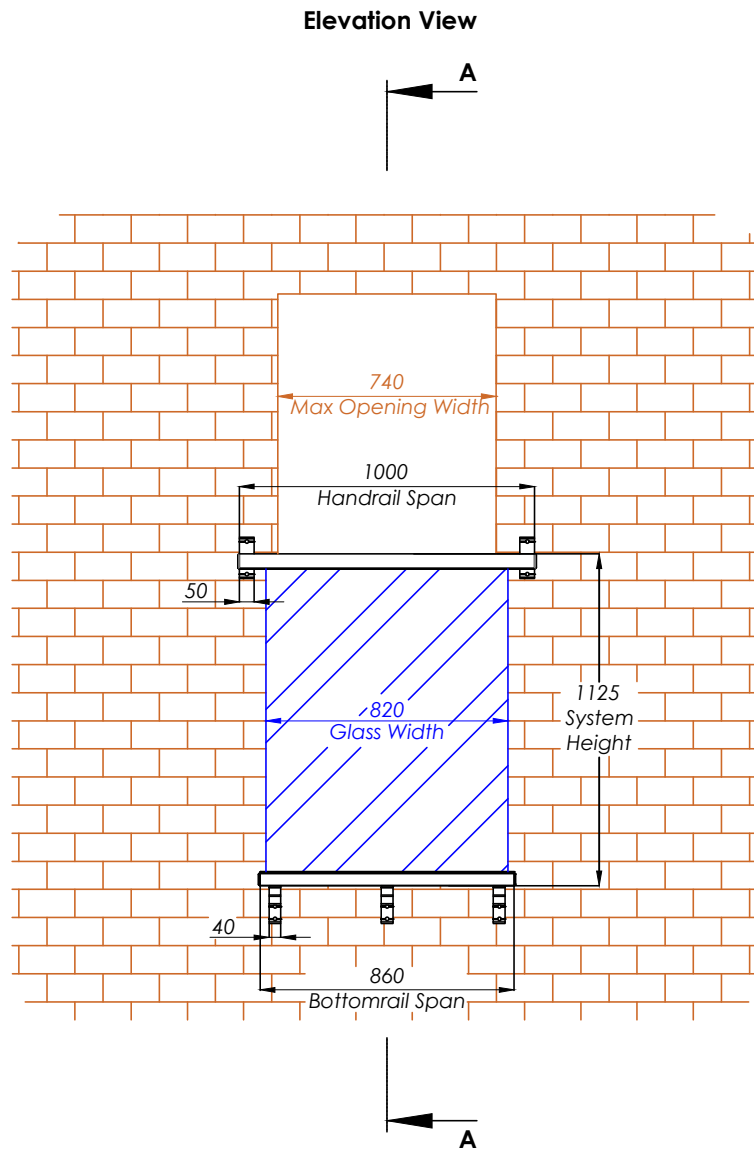

# B2BAL 100 - Aerofoil Juliet Balcony (Aerofoil Handrail) 1000mm

**Hybrid**® by **Balconette**

BALCONETTE, UNIT 6 SYSTEMS HOUSE, EASTBOURNE ROAD, BLINDLEY HEATH, SURREY, RH7 6JP  
 TEL: 01342 410 411 FAX: 01342 410 412 WWW.BALCONETTE.CO.UK  
 UNLESS OTHERWISE STATED ALL DIMENSIONS IN MILLIMETERS. DO NOT SCALE FROM THIS DRAWING.