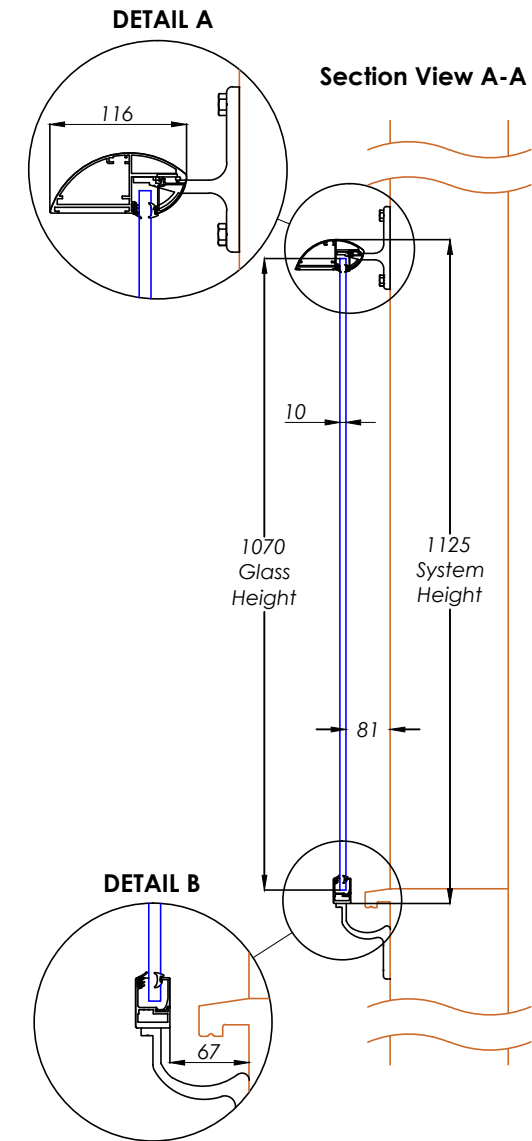

# B2BAL 100 - Aerofoil Juliet Balcony (Aerofoil Handrail) 1000mm

**Hybrid**® by **Balconette**

BALCONETTE, UNIT 6 SYSTEMS HOUSE, EASTBOURNE ROAD, BLINDLEY HEATH, SURREY, RH7 6JP  
 TEL: 01342 410 411 FAX: 01342 410 412 WWW.BALCONETTE.CO.UK  
 UNLESS OTHERWISE STATED ALL DIMENSIONS IN MILLIMETERS. DO NOT SCALE FROM THIS DRAWING.