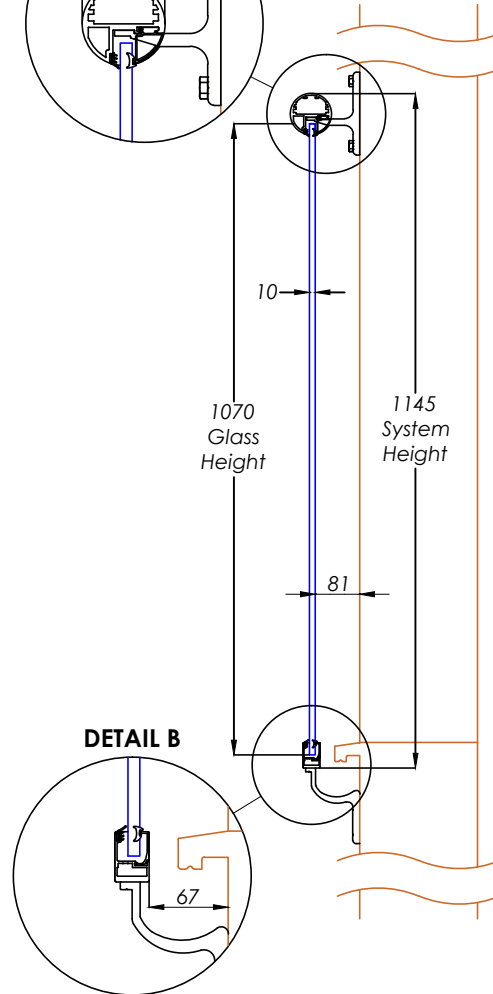

BAL 320 - Orbit Juliet Balcony (Circular Handrail) 3200mm

Elevation View

DETAIL A

Section View A-A

DETAIL B

Hybrid by **Balconette**

BALCONETTE, UNIT 6 SYSTEMS HOUSE, EASTBOURNE ROAD, BLINDLEY HEATH, SURREY, RH7 6JP

TEL: 01342 410 411 FAX: 01342 410 412 WWW.BALCONETTE.CO.UK

UNLESS OTHERWISE STATED ALL DIMENSIONS IN MILLIMETERS. DO NOT SCALE FROM THIS DRAWING.