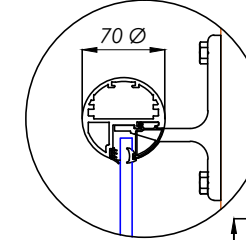

BAL 320 - Orbit Juliet Balcony (Circular Handrail) 3200mm

Elevation View

DETAIL A

Section View A-A

DETAIL B

Hybrid by **Balconette**

BALCONETTE, UNIT 6 SYSTEMS HOUSE, EASTBOURNE ROAD, BLINDLEY HEATH, SURREY, RH7 6JP

TEL: 01342 410 411 FAX: 01342 410 412 WWW.BALCONETTE.CO.UK

UNLESS OTHERWISE STATED ALL DIMENSIONS IN MILLIMETERS. DO NOT SCALE FROM THIS DRAWING.