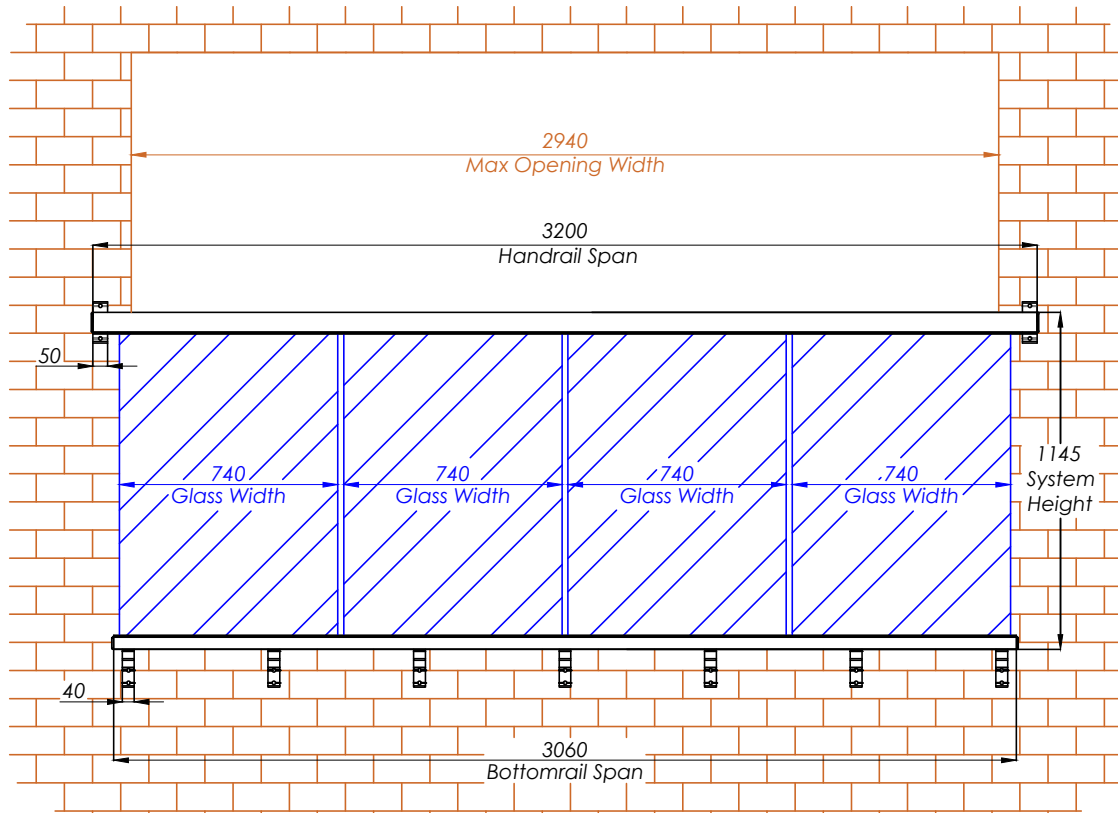

BAL 320 - Orbit Juliet Balcony (Circular Handrail) 3200mm

Elevation View

DETAIL A

Section View A-A

DETAIL B

Hybrid by **Balconette**

BALCONETTE, UNIT 6 SYSTEMS HOUSE, EASTBOURNE ROAD, BLINDLEY HEATH, SURREY, RH7 6JP

TEL: 01342 410 411 FAX: 01342 410 412 WWW.BALCONETTE.CO.UK

UNLESS OTHERWISE STATED ALL DIMENSIONS IN MILLIMETERS. DO NOT SCALE FROM THIS DRAWING.