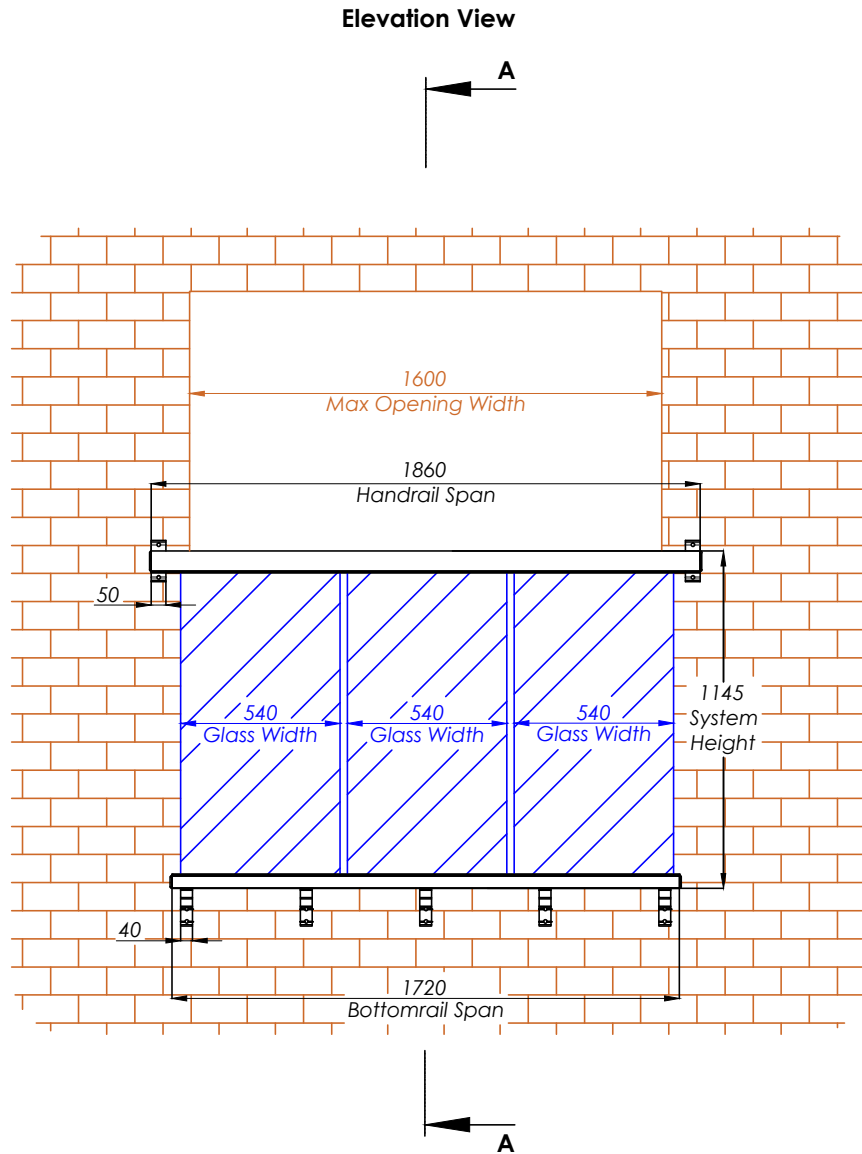

# BAL 186 - Orbit Juliet Balcony (Circular Handrail) 1860mm

**Hybrid** by **Balconette**

BALCONETTE, UNIT 6 SYSTEMS HOUSE, EASTBOURNE ROAD, BLINDLEY HEATH, SURREY, RH7 6JP

TEL: 01342 410 411 FAX: 01342 410 412 WWW.BALCONETTE.CO.UK

UNLESS OTHERWISE STATED ALL DIMENSIONS IN MILLIMETERS. DO NOT SCALE FROM THIS DRAWING.