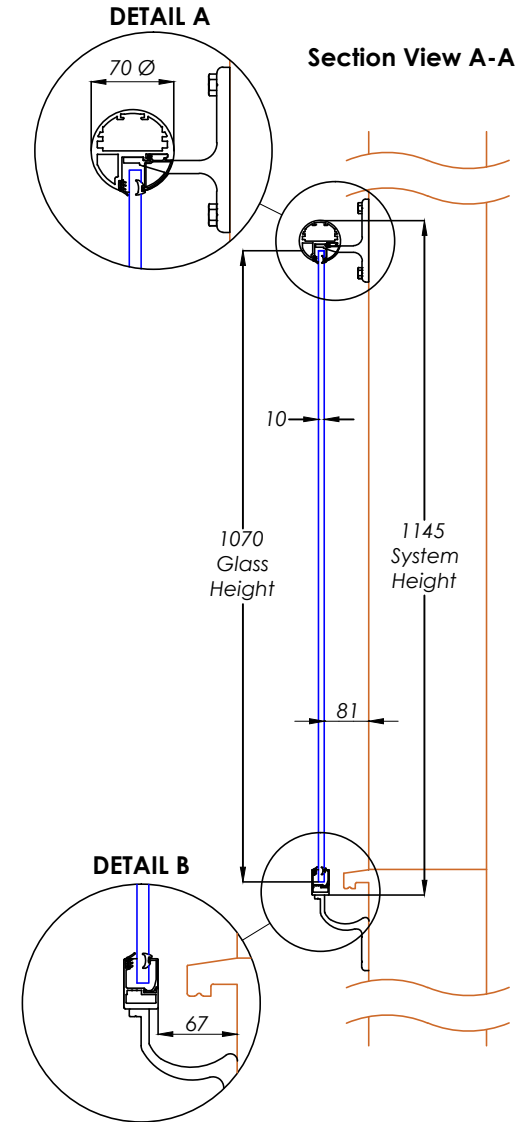

# BAL 186 - Orbit Juliet Balcony (Circular Handrail) 1860mm

**Hybrid** by **Balconette**

BALCONETTE, UNIT 6 SYSTEMS HOUSE, EASTBOURNE ROAD, BLINDLEY HEATH, SURREY, RH7 6JP

TEL: 01342 410 411 FAX: 01342 410 412 WWW.BALCONETTE.CO.UK

UNLESS OTHERWISE STATED ALL DIMENSIONS IN MILLIMETERS. DO NOT SCALE FROM THIS DRAWING.