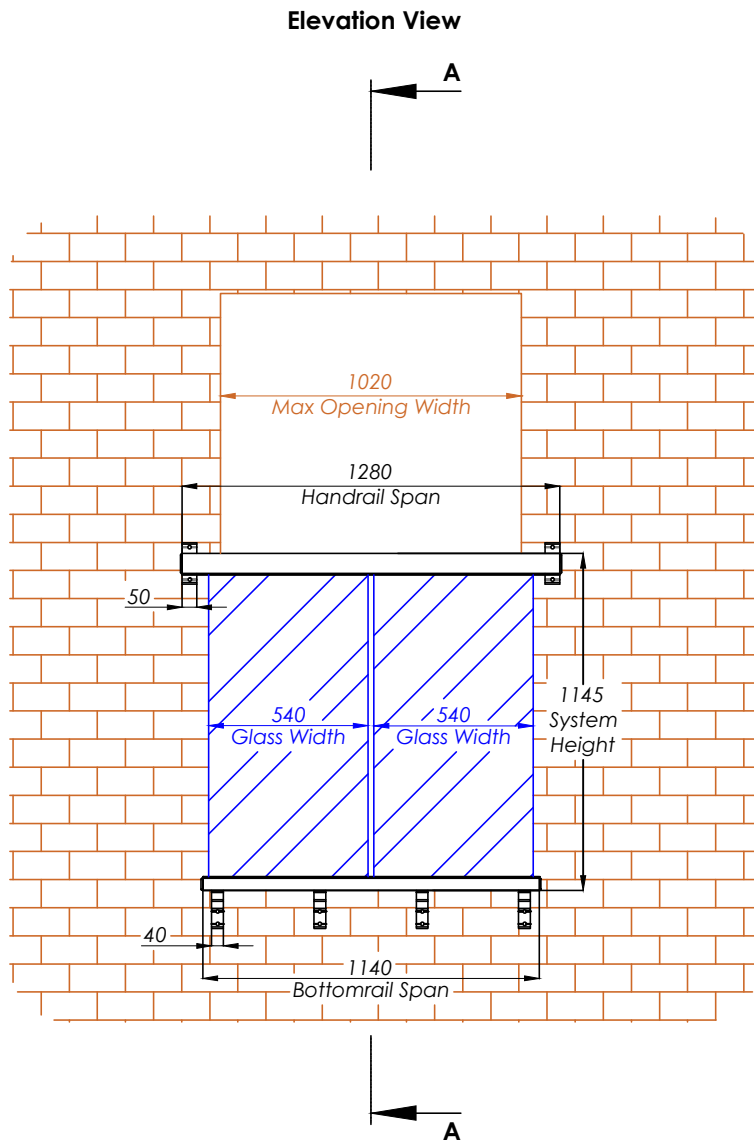

BAL 128 - Orbit Juliet Balcony (Circular Handrail) 1280mm

Hybrid by **Balconette**

BALCONETTE, UNIT 6 SYSTEMS HOUSE, EASTBOURNE ROAD, BLINDLEY HEATH, SURREY, RH7 6JP

TEL: 01342 410 411 FAX: 01342 410 412 WWW.BALCONETTE.CO.UK

UNLESS OTHERWISE STATED ALL DIMENSIONS IN MILLIMETERS. DO NOT SCALE FROM THIS DRAWING.