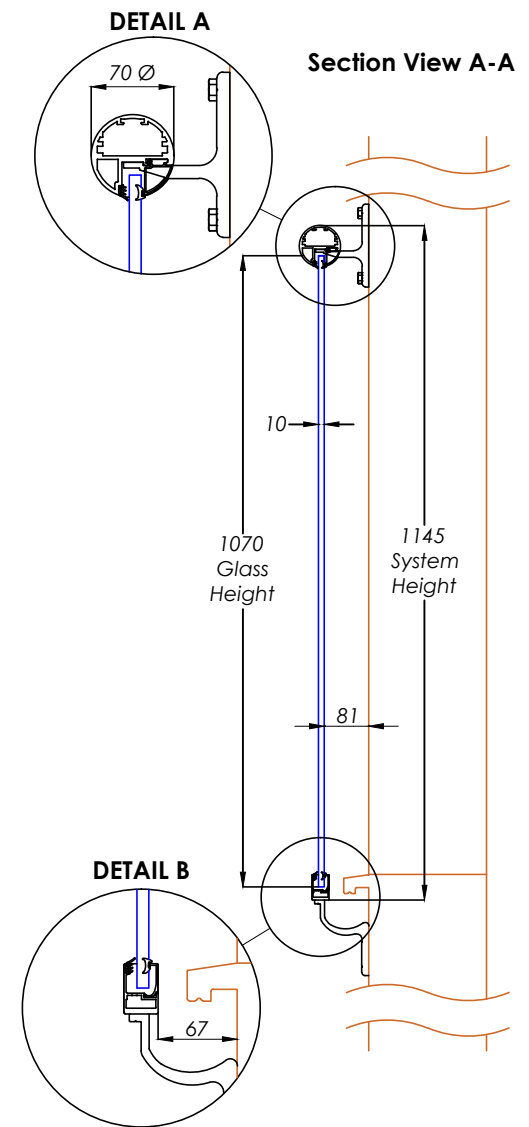

BAL 128 - Orbit Juliet Balcony (Circular Handrail) 1280mm

Hybrid by **Balconette**

BALCONETTE, UNIT 6 SYSTEMS HOUSE, EASTBOURNE ROAD, BLINDLEY HEATH, SURREY, RH7 6JP

TEL: 01342 410 411 FAX: 01342 410 412 WWW.BALCONETTE.CO.UK

UNLESS OTHERWISE STATED ALL DIMENSIONS IN MILLIMETERS. DO NOT SCALE FROM THIS DRAWING.