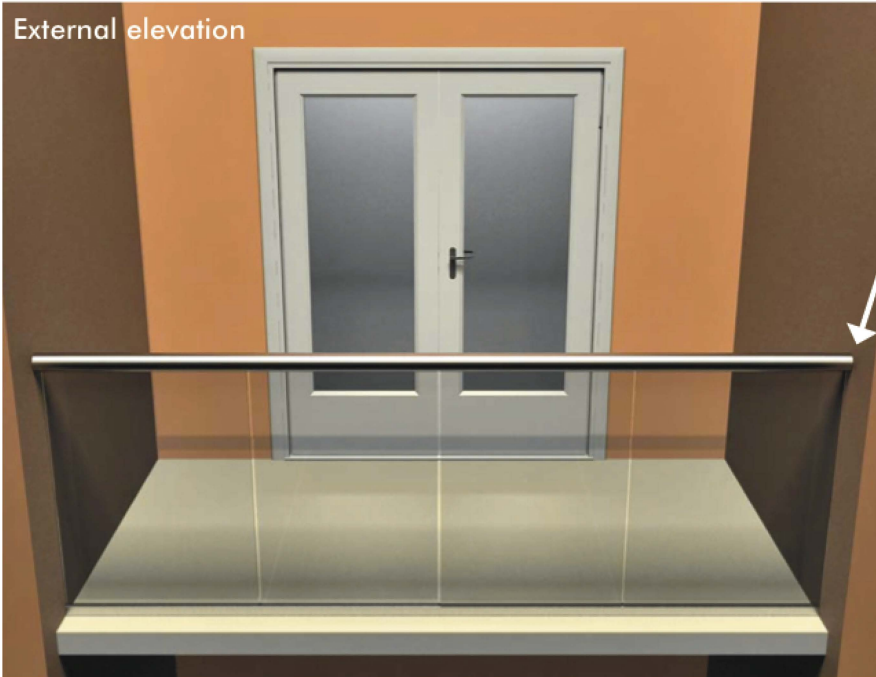

Orbit Balustrade System

Section

Parameters

Max structural length without posts 3300mm
Max post spacing 1900mm

Glass options

10mm clear toughened
10mm green toughened
10mm grey toughened
10mm bronze toughened
10mm blue toughened
10mm satin (opaque) toughened