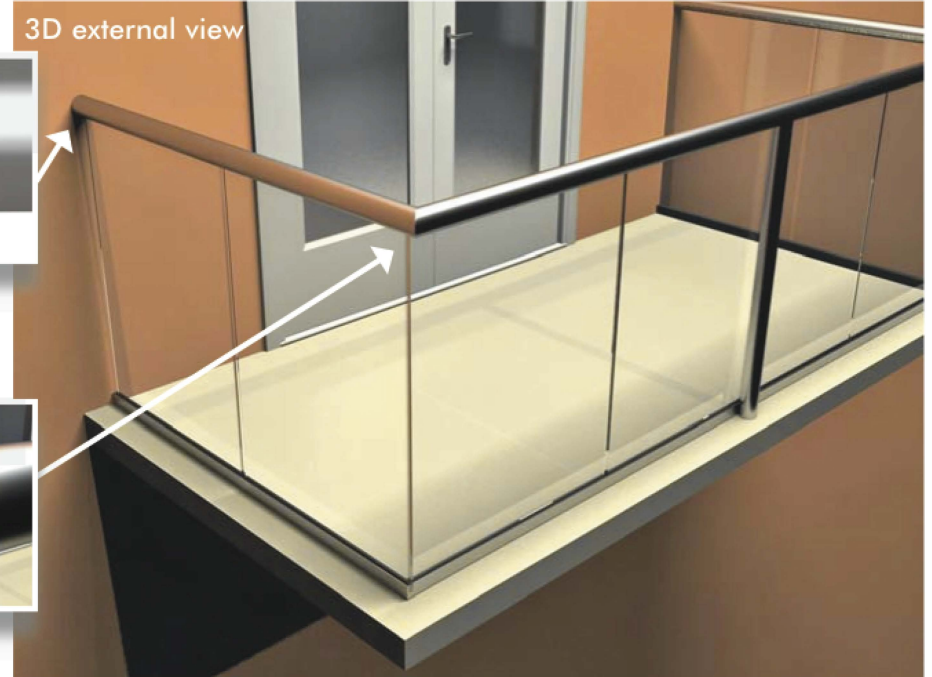

Orbit Balustrade System

Section

Parameters

Max structural length without posts 3300mm
Max post spacing 1900mm

Glass options

10mm clear toughened
10mm green toughened
10mm grey toughened
10mm bronze toughened
10mm blue toughened
10mm satin (opaque) toughened

Optional extras (for all glass types)

BalcoNano® self-cleaning coating
Laminated glass options available

Colour options