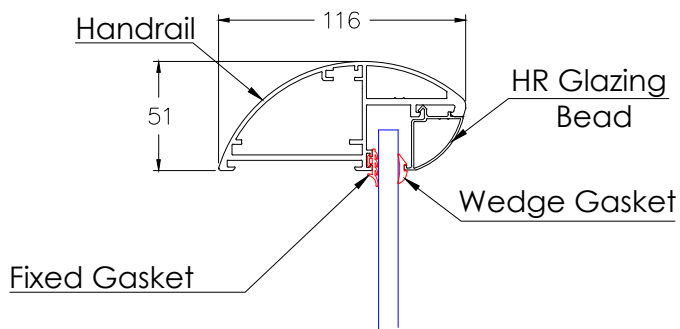

SECTION VIEW : SYSTEM

DETAILED VIEW : HANDRAIL

DETAILED VIEW : BOTTOMRAIL

UNLESS OTHERWISE STATED ALL DIMENSIONS IN MILLIMETERS. DO NOT SCALE FROM THIS DRAWING.  
 BALCONY SYSTEM SOLUTIONS LTD. UNIT 6 SYSTEMS HOUSE, EASTBOURNE ROAD, BLINDLEY HEATH, SURREY, RH7 6JP  
 TEL: 01342 410 411 FAX: 01342 410 412 WWW.BALCONETTE.CO.UK