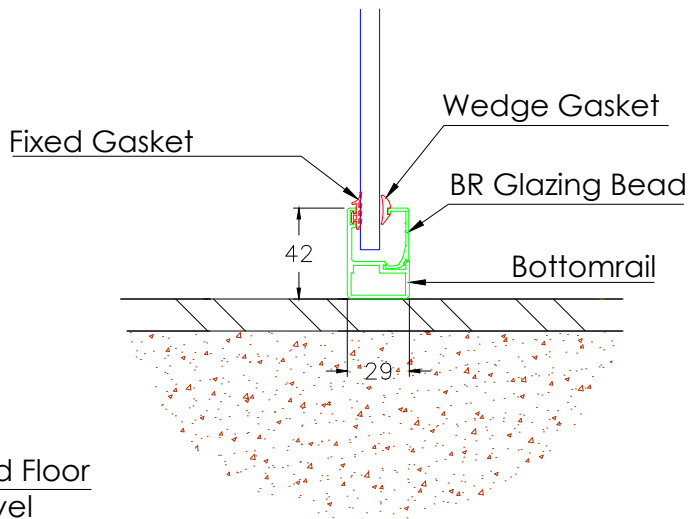

SECTION VIEW : SYSTEM

DETAILED VIEW : HANDRAIL

DETAILED VIEW : BOTTOMRAIL

UNLESS OTHERWISE STATED ALL DIMENSIONS IN MILLIMETERS. DO NOT SCALE FROM THIS DRAWING.  
 BALCONY SYSTEM SOLUTIONS LTD. UNIT 6 SYSTEMS HOUSE, EASTBOURNE ROAD, BLINDLEY HEATH, SURREY, RH7 6JP  
 TEL: 01342 410 411 FAX: 01342 410 412 WWW.BALCONETTE.CO.UK