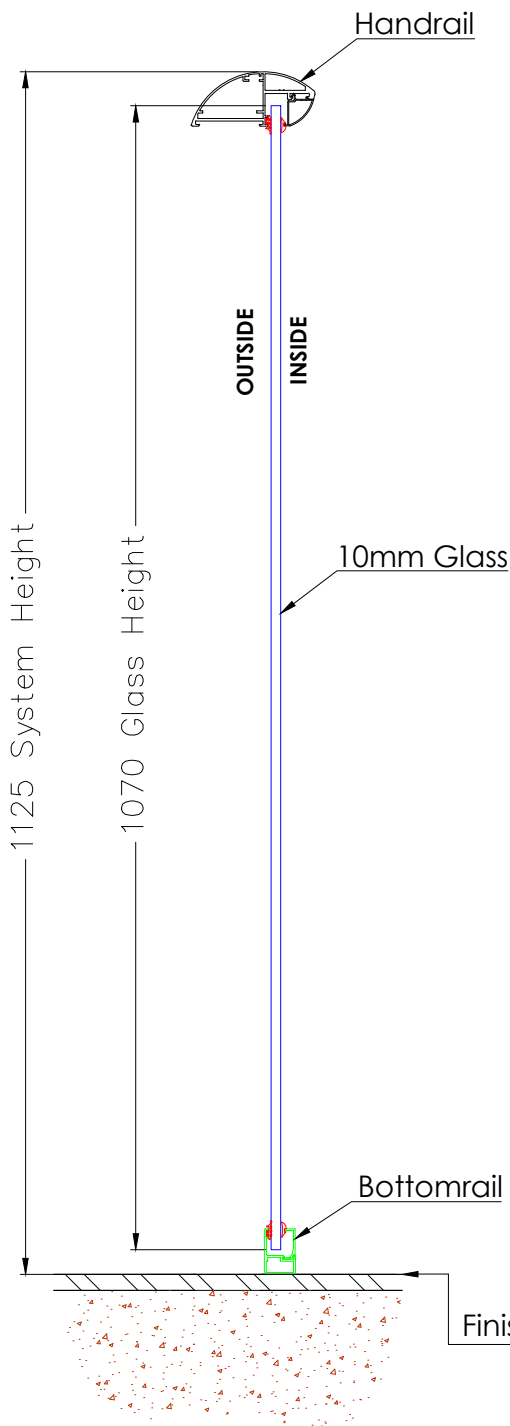

SECTION VIEW : SYSTEM

DETAILED VIEW : HANDRAIL

DETAILED VIEW : BOTTOMRAIL

UNLESS OTHERWISE STATED ALL DIMENSIONS IN MILLIMETERS. DO NOT SCALE FROM THIS DRAWING.  
 BALCONY SYSTEM SOLUTIONS LTD. UNIT 6 SYSTEMS HOUSE, EASTBOURNE ROAD, BLINDLEY HEATH, SURREY, RH7 6JP  
 TEL: 01342 410 411 FAX: 01342 410 412 WWW.BALCONETTE.CO.UK

IMPORTANT NOTE IF DOWNLOADED OR VIEWED ONLINE:

WE TRY TO KEEP ALL INFORMATION ON OUR WEBSITE UP TO DATE. BEFORE USING THE SIZES AND INFORMATION IN THIS DOCUMENT PLEASE CONTACT OUR TECHNICAL DEPARTMENT TO ENSURE THIS IS THE LATEST AND CORRECT DRAWING FOR THIS DETAIL. IT IS THE RESPONSIBILITY OF THE CUSTOMER/USER TO ENSURE TO CHECK THIS AND NO RESPONSIBILITY IS ACCEPTED BY BALCONETTE FOR ANY LOSS OR DAMAGE ARISING IN ANY WAY FROM RELYING ON THE INFORMATION IN THIS DOCUMENT WITHOUT CHECKING THIS WITH US FIRST.