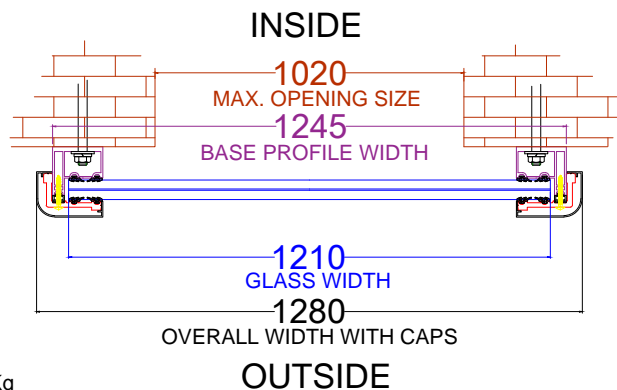

Plan view

Notes: Not To Scale

Weight of glass panel approximately: 70Kg

Balcony Systems Solutions Ltd.
Unit 6 Systems House, Eastbourne Road,
Blindley Heath, Surrey, RH7 6JP
Tel: 01342410411 Fax: 01342410412
www.balconette.co.uk