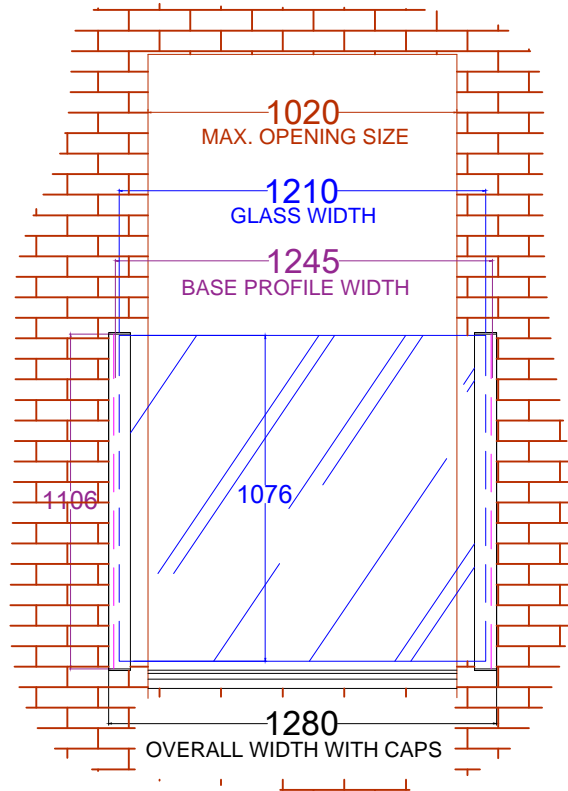

# Frameless Juliette Balcony 1280mm Product code - FBAL128R

## External elevation

## Section

## Plan view

Notes: Not To Scale

Weight of glass panel approximately: 70Kg

Balcony Systems Solutions Ltd.  
 Unit 6 Systems House, Eastbourne Road,  
 Blindley Heath, Surrey, RH7 6JP  
 Tel: 01342410411 Fax: 01342410412  
[www.balconette.co.uk](http://www.balconette.co.uk)