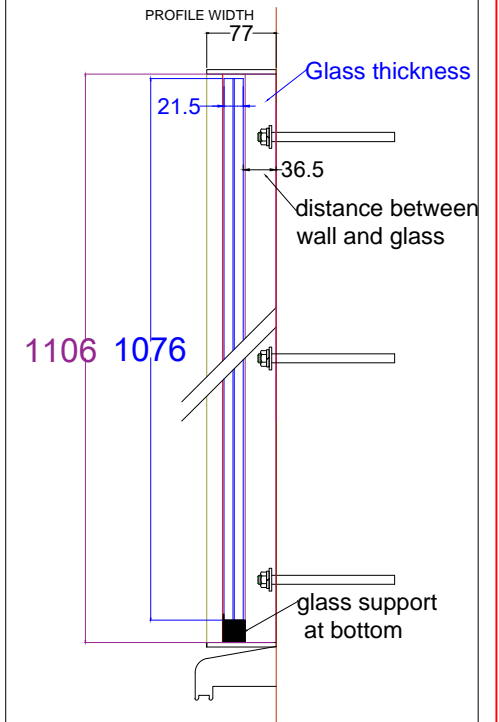

# Frameless Juliette Balcony 1280mm Product code - FBAL128R

## External elevation

## Section