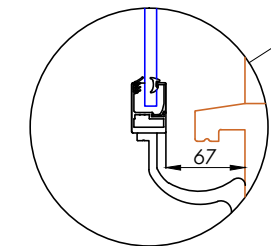

# B2BAL 400 - Aerofoil Juliet Balcony (Aerofoil Handrail) 4000mm

Elevation View

DETAIL A

Section View A-A

DETAIL B

**Hybrid** by **Balconette**

BALCONETTE, UNIT 6 SYSTEMS HOUSE, EASTBOURNE ROAD, BLINDLEY HEATH, SURREY, RH7 6JP