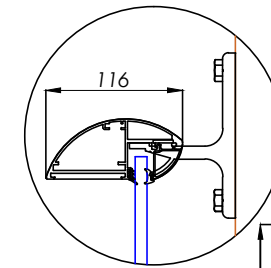

# B2BAL 400 - Aerofoil Juliet Balcony (Aerofoil Handrail) 4000mm

Elevation View

DETAIL A

Section View A-A

DETAIL B

**Hybrid** by **Balconette**

BALCONETTE, UNIT 6 SYSTEMS HOUSE, EASTBOURNE ROAD, BLINDLEY HEATH, SURREY, RH7 6JP

TEL: 01342 410 411 FAX: 01342 410 412 WWW.BALCONETTE.CO.UK

UNLESS OTHERWISE STATED ALL DIMENSIONS IN MILLIMETERS. DO NOT SCALE FROM THIS DRAWING.