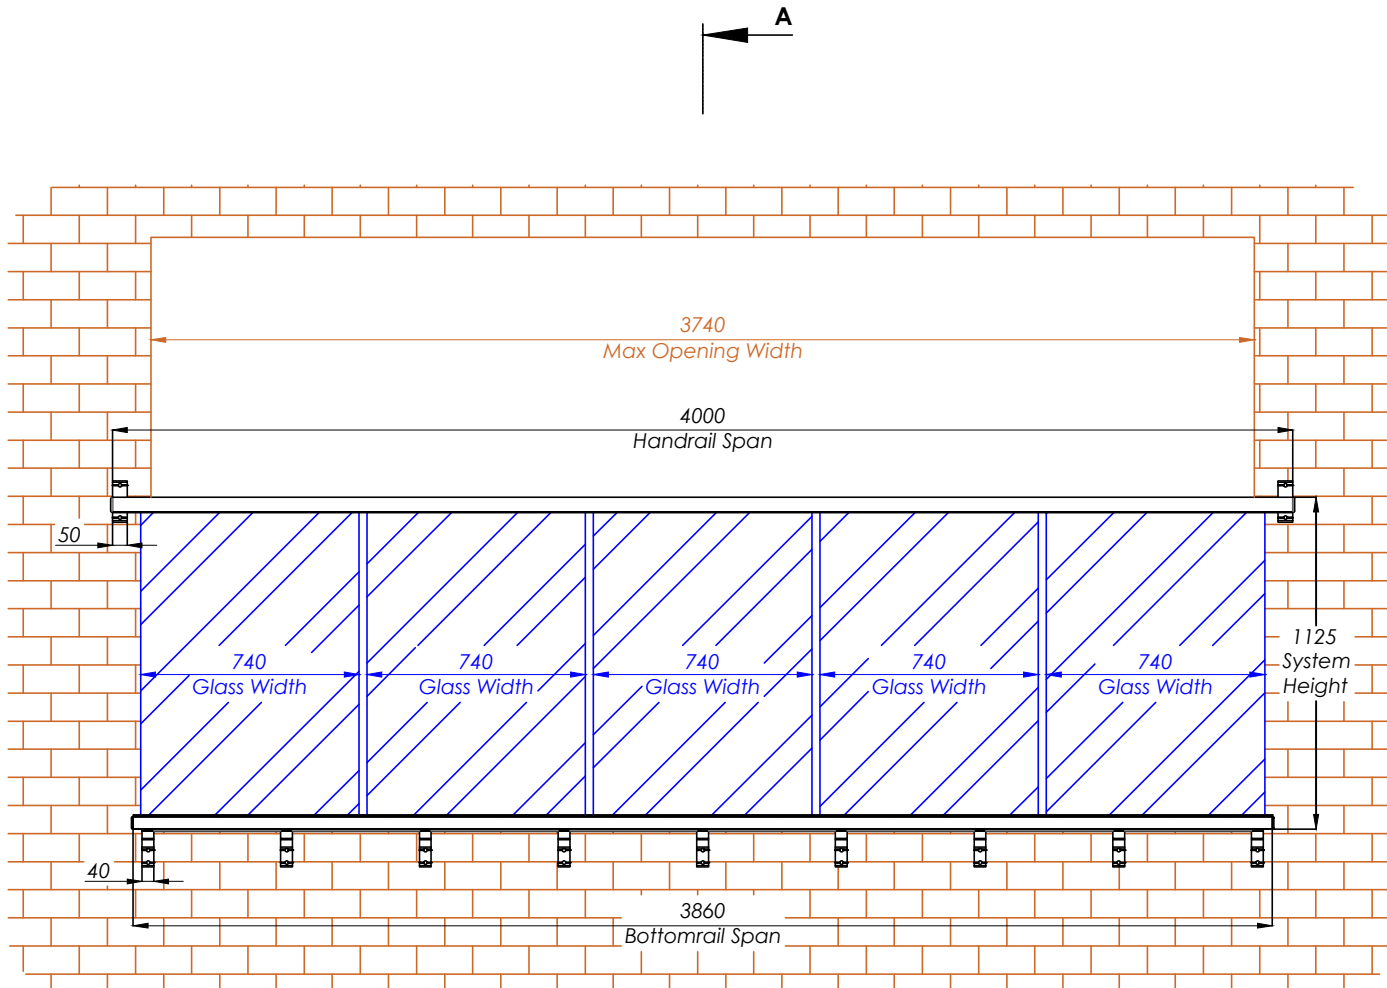

# B2BAL 400 - Aerofoil Juliet Balcony (Aerofoil Handrail) 4000mm

Elevation View

DETAIL A

Section View A-A

DETAIL B

**Hybrid** by **Balconette**

BALCONETTE, UNIT 6 SYSTEMS HOUSE, EASTBOURNE ROAD, BLINDLEY HEATH, SURREY, RH7 6JP

TEL: 01342 410 411 FAX: 01342 410 412 WWW.BALCONETTE.CO.UK

UNLESS OTHERWISE STATED ALL DIMENSIONS IN MILLIMETERS. DO NOT SCALE FROM THIS DRAWING.