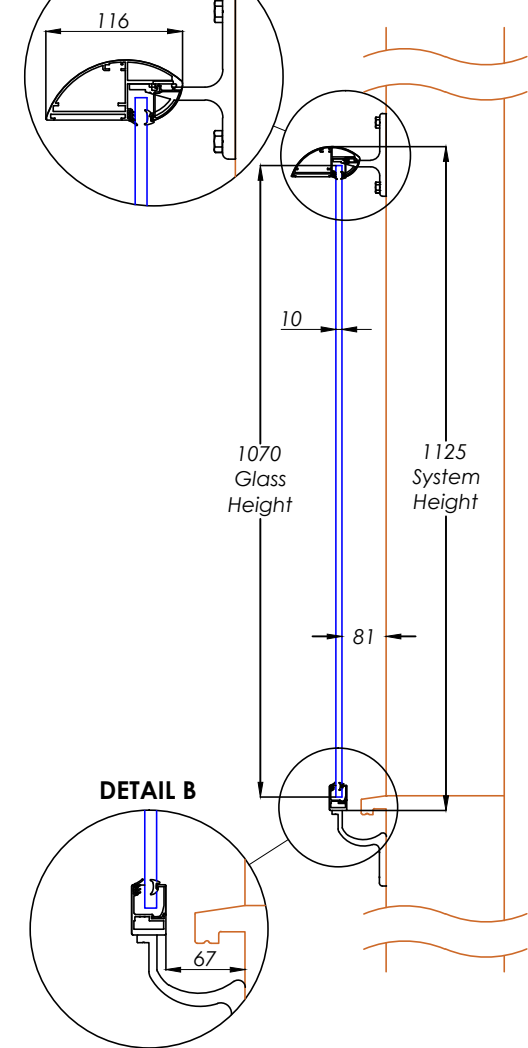

# B2BAL 400 - Aerofoil Juliet Balcony (Aerofoil Handrail) 4000mm

Elevation View

DETAIL A

Section View A-A

DETAIL B

**Hybrid** by **Balconette**

BALCONETTE, UNIT 6 SYSTEMS HOUSE, EASTBOURNE ROAD, BLINDLEY HEATH, SURREY, RH7 6JP

TEL: 01342 410 411 FAX: 01342 410 412 WWW.BALCONETTE.CO.UK

UNLESS OTHERWISE STATED ALL DIMENSIONS IN MILLIMETERS. DO NOT SCALE FROM THIS DRAWING.