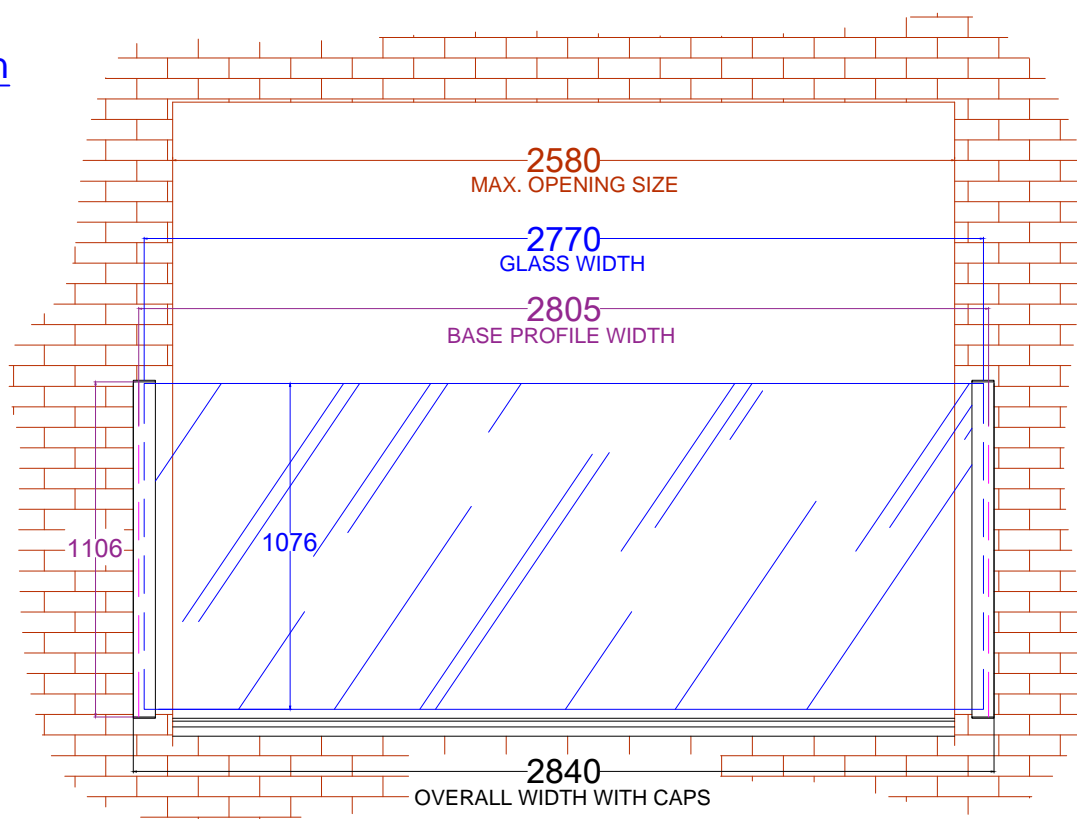

Frameless Juliette Balcony 2840mm Product code - FBAL284R

External elevation

Section

Plan view

Notes: Not To Scale

Weight of glass panel approximately: 162Kg

Balcony Systems Solutions Ltd.
 Unit 6 Systems House, Eastbourne Road,
 Blindley Heath, Surrey, RH7 6JP
 Tel: 01342410411 Fax: 01342410412
www.balconette.co.uk