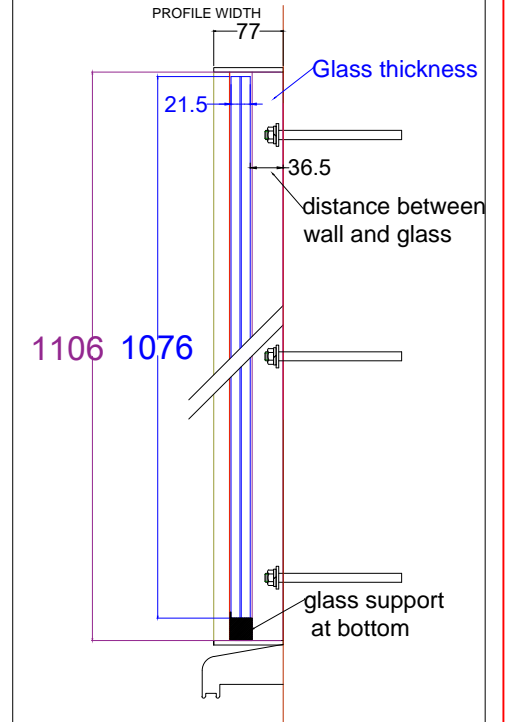

Frameless Juliette Balcony 2840mm Product code - FBAL284R

External elevation

Section

Plan view

Notes: Not To Scale

Weight of glass panel approximately: 162Kg

Balcony Systems Solutions Ltd.
 Unit 6 Systems House, Eastbourne Road,
 Blindley Heath, Surrey, RH7 6JP
 Tel: 01342410411 Fax: 01342410412
www.balconette.co.uk