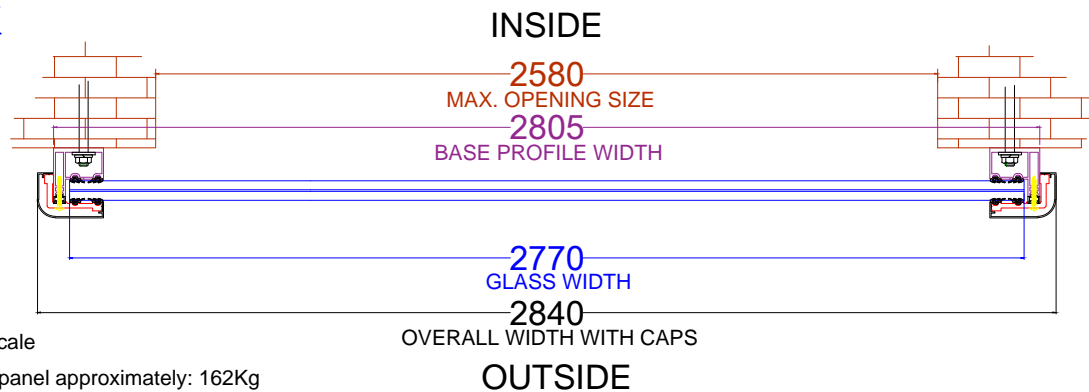

Frameless Juliette Balcony 2840mm Product code - FBAL284R

External elevation

Section

Plan view

Notes: Not To Scale

Weight of glass panel approximately: 162Kg

Balcony Systems Solutions Ltd.
 Unit 6 Systems House, Eastbourne Road,
 Blindley Heath, Surrey, RH7 6JP
 Tel: 01342410411 Fax: 01342410412
www.balconette.co.uk