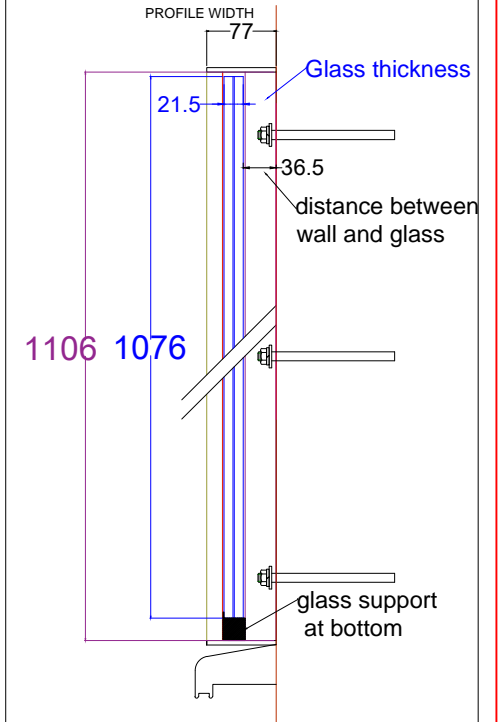

Frameless Juliette Balcony 1500mm Product code - FBAL150R

External elevation

Section

Plan view

Notes: Not To Scale

Weight of glass panel approximately: 83Kg

Balcony Systems Solutions Ltd.
 Unit 6 Systems House, Eastbourne Road,
 Blindley Heath, Surrey, RH7 6JP
 Tel: 01342410411 Fax: 01342410412
www.balconette.co.uk