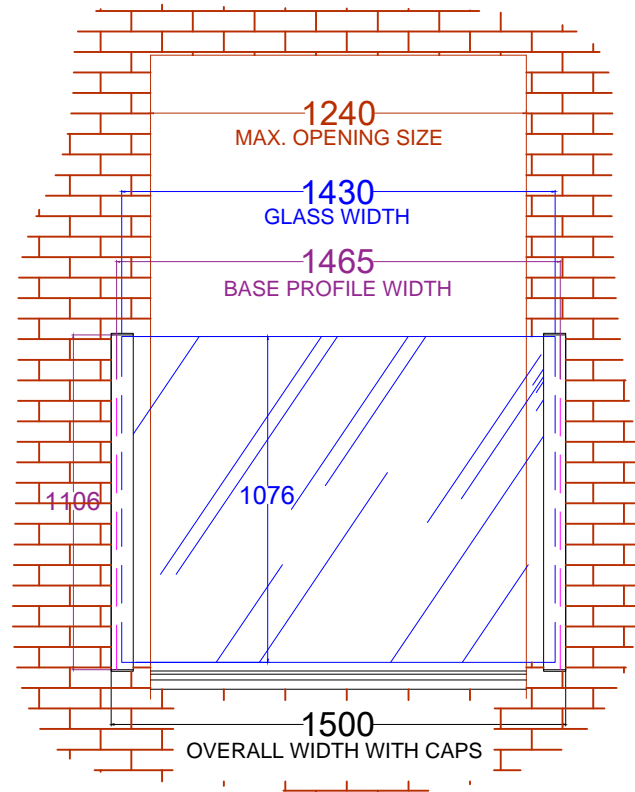

Frameless Juliette Balcony 1500mm Product code - FBAL150R

External elevation

Section

Plan view

Notes: Not To Scale

Weight of glass panel approximately: 83Kg

Balcony Systems Solutions Ltd.
 Unit 6 Systems House, Eastbourne Road,
 Blindley Heath, Surrey, RH7 6JP
 Tel: 01342410411 Fax: 01342410412
www.balconette.co.uk