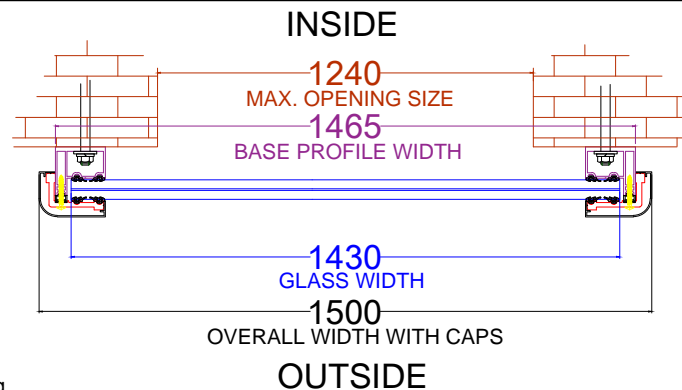

Frameless Juliette Balcony 1500mm Product code - FBAL150R

External elevation

Section

Plan view

Notes: Not To Scale

Weight of glass panel approximately: 83Kg

Balcony Systems Solutions Ltd.
 Unit 6 Systems House, Eastbourne Road,
 Blindley Heath, Surrey, RH7 6JP
 Tel: 01342410411 Fax: 01342410412
www.balconette.co.uk