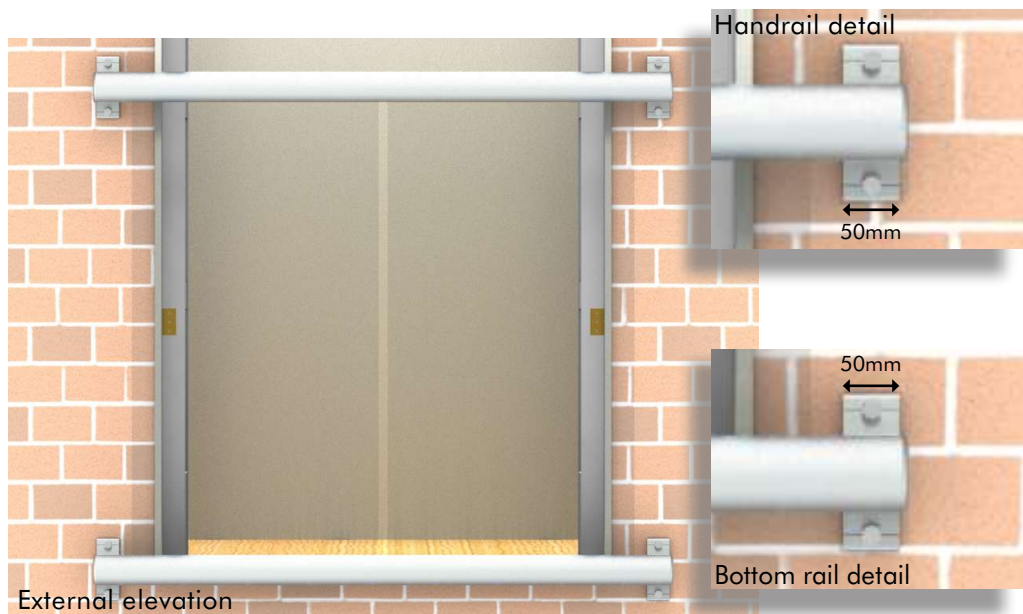

Mirror Juliet Balcony System

Standard sizes available	Glass options
1000mm handrail width	Standard models
1280mm handrail width	10mm clear toughened
1500mm handrail width	Custom models
1680mm handrail width	10mm clear toughened
1860mm handrail width	10mm green toughened
2180mm handrail width	10mm grey toughened
2450mm handrail width	10mm bronze toughened
2840mm handrail width	10mm satin (opaque) toughened
Custom sizes available	Optional extra (for all glass types)
	BalcoNano® self-cleaning coating